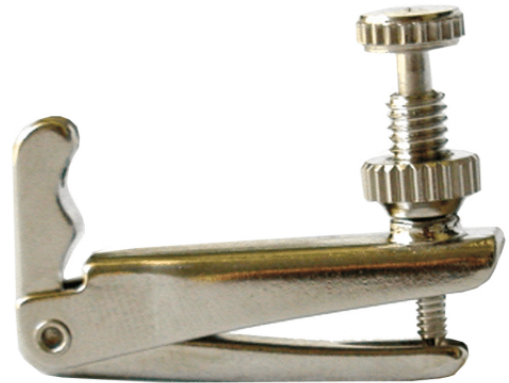

V-104

STRING ADJUSTER FOR VIOLIN 1/2 E 1/8

String Adjuster for violin , chromed steel.

PRODUCT DETAILS

KEY FEATURES

Use: Violin 1/2 e 1/8