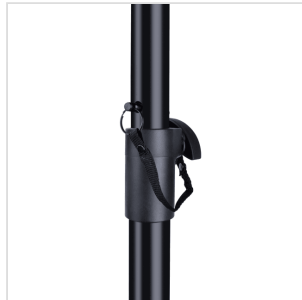

SUBST100-35

SUBWOOFER MOUNT SPEAKER STAND

SUBST100 is a speaker stand you can plug on your subwoofer to support your satellite speaker. Built in ultra-rugged steel, it features a safety pin and adjustable height.

SUBST100-35

SUBWOOFER MOUNT SPEAKER STAND

PRODUCT DETAILS

KEY FEATURES

Speaker stand with 35mm pole mount

Can be used with 35mm subwoofer socket

Built in rugged steel

Height adjustment through a screw blocking system with handle

Metal safety pin system

SPECIFICATIONS

Height (min-max)	800-1360 mm
-------------------------	-------------

Load capacity	50 Kg
----------------------	-------

Weight	1,4 Kg
---------------	--------