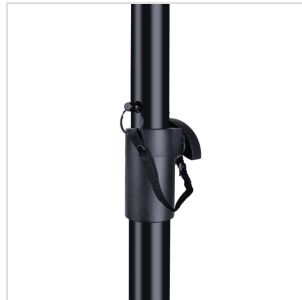

SUBST100-35

SUBWOOFER MOUNT SPEAKER STAND

SUBST100 is a speaker stand you can plug on your subwoofer to support your satellite speaker. Built in ultra-rugged steel, it features a safety pin and adjustable height.

SUBST100-35

SUBWOOFER MOUNT SPEAKER STAND

PRODUCT DETAILS

KEY FEATURES

Speaker stand with 35mm pole mount

Can be used with 35mm subwoofer socket

Built in rugged steel

Height adjustment through a screw blocking system with handle

Metal safety pin system

SPECIFICATIONS

Height (min-max)	800-1360 mm
Load capacity	50 Kg
Weight	1,4 Kg