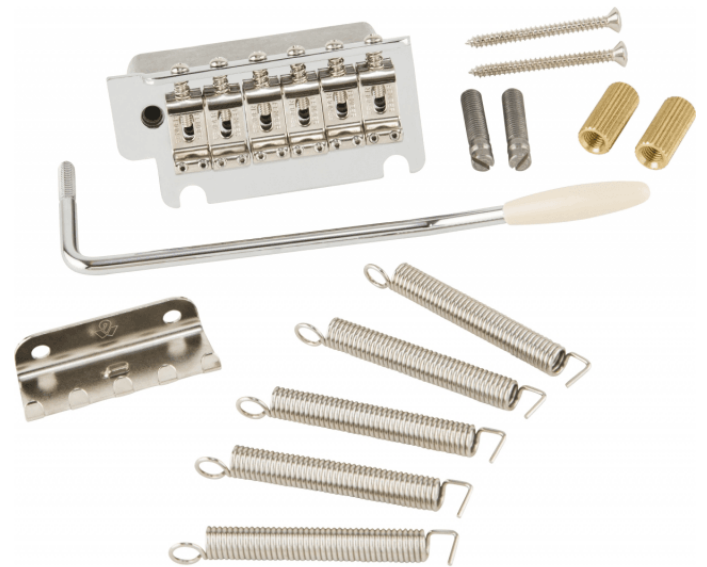

0992079000

DELUXE SERIES 2-POINT TREMOLO ASSEMBLY, CHROME

Deluxe Series 2-Point Tremolo Assembly, Chrome

0992079000

DELUXE SERIES 2-POINT TREMOLO ASSEMBLY, CHROME

PRODUCT DETAILS

KEY FEATURES

Chrome bridge assembly

Modern two-point synchronized tremolo design

Screw-in tremolo arm

Six "Fender®"-stamped bent steel saddles

2-7/32" (2.220") mounting and modern 2 1/16" (2.0625") string spacing

Includes steel tremolo block, tremolo claw and springs, pop-in tremolo arm with aged white tip, adjustment wrenches and mounting hardware

For most Player, Deluxe, Classic Player, and Vintera Modified Series Stratocasters