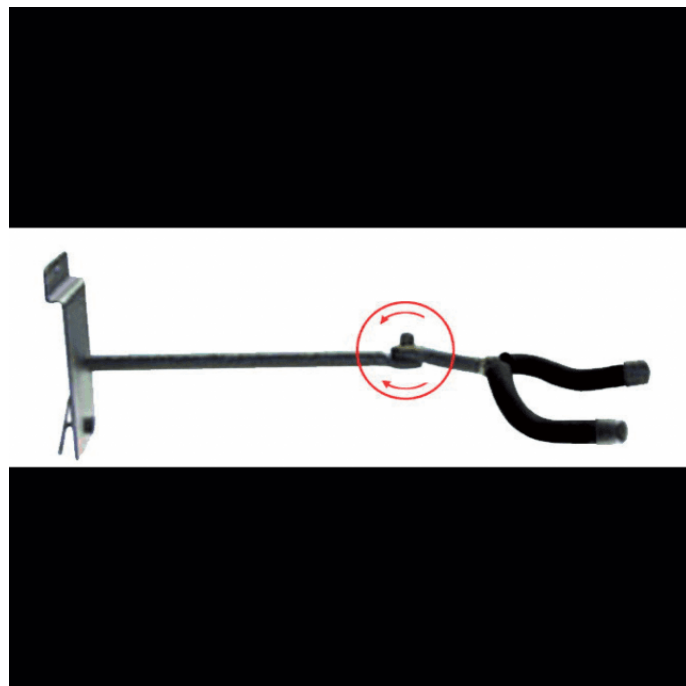

# GUITAR WALL HANGER WITH ADJUSTABLE ANGLE

SWGS-100 is a guitar or other string instrument universal stand. It could fitted on wall units and it allows to change the display direction thanks to the articulated cradle. The rubber cradle is with deep design to prevent any scratches and any improper movement of the instrument.

### KEY FEATURES

Suited to all type of guitars or other string instruments

Suited for wall units installation

Rubber cradle with deep design to prevent any scratches and any improper movement of the instrument

Display direction can be adjusted thanks to the articulated cradle

### SPECIFICATIONS

<b>Maximum length</b>	30 cm
<b>Plate dimension</b>	10 x 5,5 cm
<b>Finish</b>	painted black