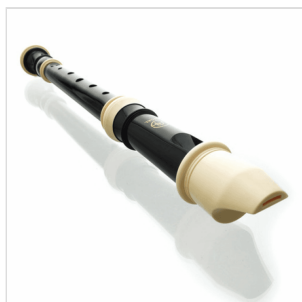

ASRG-300

SOPRANO CLASSIC TYPE RECORDER - GERMAN FINGERING

Angel Recorder Classic Type is designed to have rich sound and accurate pitch for optimal performance. Its pitch is well-balanced ranging from low-to high-pitch. Its models are as various as from bass to soprano so that both solo and ensemble performance may be available. In addition, the instruments is manufactured for the optimum volume and tone using a special material called Resin. DMD (Detailed a Mold Develop) system is applied to achieve the correct pitch, which are praised from many performance.

ASRG-300

SOPRANO CLASSIC TYPE RECORDER - GERMAN FINGERING

PRODUCT DETAILS

KEY FEATURES

German Fingering

Key: C Soprano

Holes: 2

3 parts

Black/Cream

ABS Resin

Length: 310 mm