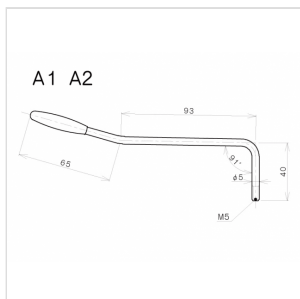

A2C 5 MM TREMOLO LEVER FOR ELECTRIC GUITAR (CHROME)

Screw lever in chrome finishes, with black cap and a diameter of 5 mm. Suitable for all Gotoh tremolo bridges.

A2C 5 MM TREMOLO LEVER FOR ELECTRIC GUITAR (CHROME)

PRODUCT DETAILS

KEY FEATURES

Finishes: Chrome

Screw

Cap color: Black

Ideal for GE101T, 102T Gotoh Bridge

For statocaster and telecaster guitar

SPECIFICATIONS

Diameter

5 mm