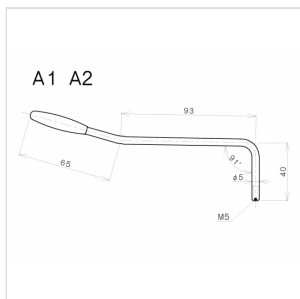

A2C 5 MM TREMOLO LEVER FOR ELECTRIC GUITAR (CHROME)

Screw lever in chrome finishes, with black cap and a diameter of 5 mm. Suitable for all Gotoh tremolo bridges.

A2C
**5 MM TREMOLO LEVER FOR ELECTRIC GUITAR
(CHROME)**

PRODUCT DETAILS

KEY FEATURES

Finishes: Chrome

Screw

Cap color: Black

Ideal for GE101T, 102T Gotoh Bridge

For statocaster and telecaster guitar

SPECIFICATIONS

Diameter

5 mm