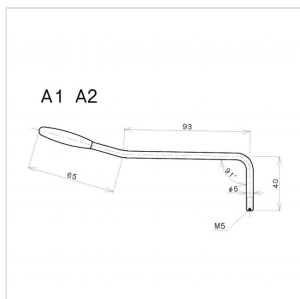

A1CK 5 MM TREMOLO LEVER FOR ELECTRIC GUITAR (COSMO BLACK)

Screw lever in Cosmo Black finishes, with white cap and a diameter of 5 mm. Suitable for all Gotoh tremolo bridges.

A1CK 5 MM TREMOLO LEVER FOR ELECTRIC GUITAR (COSMO BLACK)

PRODUCT DETAILS

KEY FEATURES

Finishes: Cosmo Black

Screw

Cap color: White

Ideal for GE101T, 102T Gotoh Bridge

For statocaster and telecaster guitar

SPECIFICATIONS

Diameter

5 mm