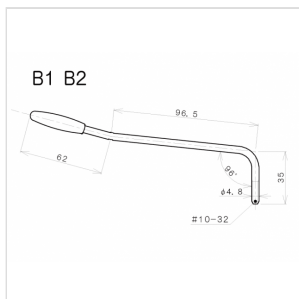

B1GG 4,8 MM TREMOLO LEVER FOR ELECTRIC GUITAR (GOLD)

Screw lever in gold finishes, with white cap and a diameter of 4,8 mm. Suitable for all Gotoh tremolo bridges.

B1GG 4,8 MM TREMOLO LEVER FOR ELECTRIC GUITAR (GOLD)

PRODUCT DETAILS

KEY FEATURES

Finishes: Gold

Screw

Cap color: White

Ideal for GE101T, 102T Gotoh Bridge

For statocaster and telecaster guitar

SPECIFICATIONS

Diameter	4,8 mm
-----------------	--------