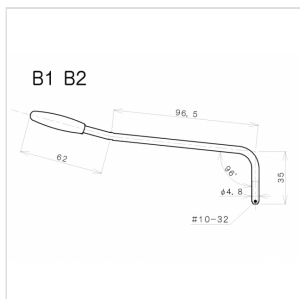

# B1GG 4,8 MM TREMOLO LEVER FOR ELECTRIC GUITAR (GOLD)

---

Screw lever in gold finishes, with white cap and a diameter of 4,8 mm. Suitable for all Gotoh tremolo bridges.

# B1GG 4,8 MM TREMOLO LEVER FOR ELECTRIC GUITAR (GOLD)

### SPECIFICATIONS

<b>Diameter</b>	4,8 mm
-----------------	--------