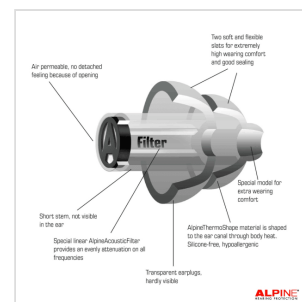

# PARTYPLUG-PRO-NATURAL PARTYPLUG PRO NATURAL LINEAR ATTENUATION EARPLUGS

Especially for music lovers, there are now the Alpine Party Plug Pro™ Natural earplugs. These earplugs have special rectilinear AlpineAcousticFilters™. This means that the music is attenuated equally at all frequencies. The music quality remains perfect and only the harmful sound is muted. It's like you've turned down the volume button. In addition, thanks to the filters you also won't have an isolated feeling, and conversations remain properly audible. The earplugs are made of soft and flexible AlpineThermoShape™ material. This forms to the ear canal for optimal fit and attenuation. The material contains no silicones. As a result, the earplugs don't itch or irritate. Alpine earplugs are easy to clean and are durable. The Alpine Party Plug Pro™ Natural comes with a handy pouch to keep your ear plugs in as standard. You can also attach the pouch easily to your key ring. In addition, every pack contains a carrying cord. Attach the ear plugs to the cord and hang it around your neck. Ideal if you briefly take out the earplugs. You can quickly and easily clean the earplugs with the supplied Alpine Clean cleaning spray (5 ml).