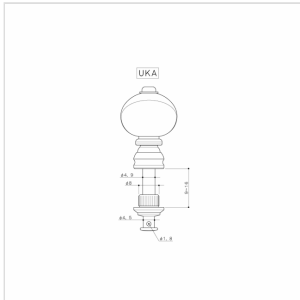

# UKULELE MACHINE HEADS SET (NICKEL)

Gotoh Machine Head for Ukulele in very light aluminum with nickel finish, combined with the particular construction material used tends to minimize the movement of the shaft ensures a better seal and therefore more stable and long-lasting tuning.

### SPECIFICATIONS

Finishes	Nickel
Gear ratio	1:1