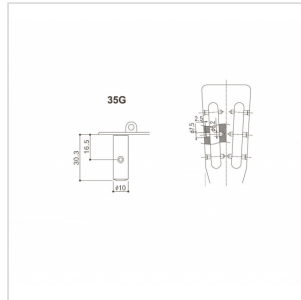

35G450 FG

CLASSIC GUITAR MACHINE HEADS SET (GOLD)

Gotoh Machine Head for classical guitar are finely crafted and embellished with pearl buttons. Elegance and precision are essential elements to bring the instrument to the highest levels.