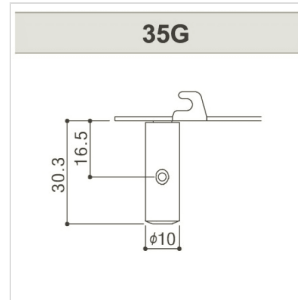

35G450 FG

CLASSIC GUITAR MACHINE HEADS SET (GOLD)

Gotoh Machine Head for classical guitar are finely crafted and embellished with pearl buttons. Elegance and precision are essential elements to bring the instrument to the highest levels.