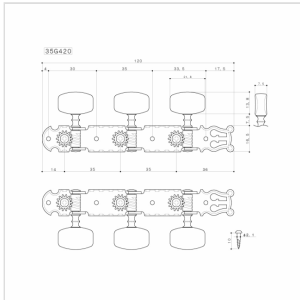

35G450 FG

CLASSIC GUITAR MACHINE HEADS SET (GOLD)

Gotoh Machine Head for classical guitar are finely crafted and embellished with pearl buttons. Elegance and precision are essential elements to bring the instrument to the highest levels.