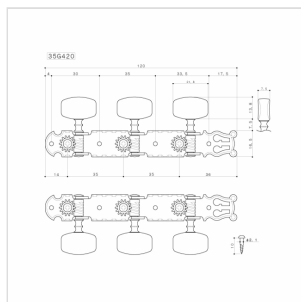

35G450 FG

CLASSIC GUITAR MACHINE HEADS SET (GOLD)

Gotoh Machine Head for classical guitar are finely crafted and embellished with pearl buttons. Elegance and precision are essential elements to bring the instrument to the highest levels.