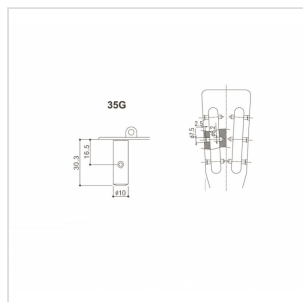

35G450 FG

CLASSIC GUITAR MACHINE HEADS SET (GOLD)

Gotoh Machine Head for classical guitar are finely crafted and embellished with pearl buttons. Elegance and precision are essential elements to bring the instrument to the highest levels.