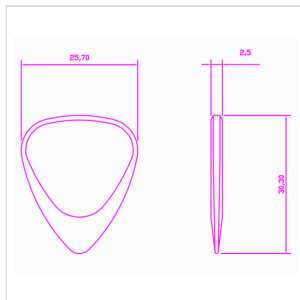

ZDT-TA-1

ZODIAC TONES "TAURUS" 1 GUITAR PICK

Zodiac Tones are based upon the Classic 351 shape. They are CNC Milled to tight tolerances and are 2.5mm thick chamfering down to a playing tip at 0.7mm thick. Born under the same sign as Bono and Ritchie Valens.