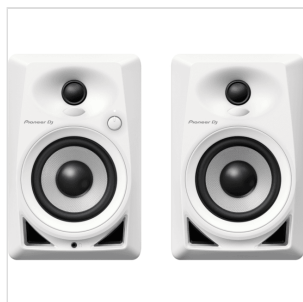

DM-40-W

4-INCH COMPACT ACTIVE MONITOR SPEAKER WHITE (PAIR)

The compact DM-40 desktop monitors bring excellent audio quality to your home setup. They inherit the best from our professional S-DJX series and Pro Audio speakers, including a front-loaded bass reflex system for a rich, tight bass and DECO* technology for a wider reach and sweet spot. All these features are combined in a compact design making the DM-40 the perfect match for DJing, producing and simply enjoying music at home.* Diffusion Effectual Convexity by Olson

DM-40-W

4-INCH COMPACT ACTIVE MONITOR SPEAKER WHITE (PAIR)

PRODUCT DETAILS

KEY FEATURES

Front-loaded bass reflex system

3D Stereo Sound

Time alignment

Smart design

Easy of use

SPECIFICATIONS

Type	2-way bass reflex, active monitor speakers
Tweeter	¾-inch Soft Dome
Woofer	4-inch Fiberglass
Included Accessories	Power cord, Speaker cable (for left/right channel connection), Operating instructions
Amplifier Output	Class A/B amp
Impedance	10 kOhm
Power Consumption	35 W
Power Consumption (Standby)	< 0.5 W
Inputs	1 LINE (RCA), 1 LINE (Mini-jack)
Outputs	1 HEADPHONE MONITOR (1/4 inch Jack)
Dimensions (W x H x D)	Left ch
Weight	Left ch