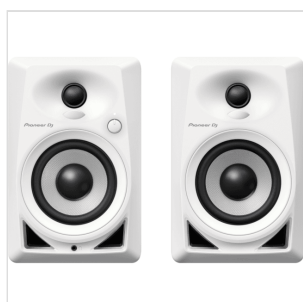

## 4-INCH COMPACT ACTIVE MONITOR SPEAKER WHITE (PAIR)

The compact DM-40 desktop monitors bring excellent audio quality to your home setup. They inherit the best from our professional S-DJX series and Pro Audio speakers, including a front-loaded bass reflex system for a rich, tight bass and DECO\* technology for a wider reach and sweet spot. All these features are combined in a compact design making the DM-40 the perfect match for DJing, producing and simply enjoying music at home.\* Diffusion Effectual Convexity by Olson

# 4-INCH COMPACT ACTIVE MONITOR SPEAKER WHITE (PAIR)

### KEY FEATURES

Front-loaded bass reflex system

3D Stereo Sound

Time alignment

Smart design

Easy of use

### SPECIFICATIONS

|                                    |   |
|------------------------------------|---|
| <b>Type</b>                        | 2-way bass reflex, active monitor speakers  |
| <b>Tweeter</b>                     | ¾-inch Soft Dome  |
| <b>Woofer</b>                      | 4-inch Fiberglass   |
| <b>Included Accessories</b>        | Power cord, Speaker cable (for left/right channel connection), Operating instructions |
| <b>Amplifier Output</b>            | Class A/B amp   |
| <b>Impedance</b>                   | 10 kOhm   |
| <b>Power Consumption</b>           | 35 W  |
| <b>Power Consumption (Standby)</b> | < 0.5 W   |
| <b>Inputs</b>                      | 1 LINE (RCA), 1 LINE (Mini-jack)  |
| <b>Outputs</b>                     | 1 HEADPHONE MONITOR (1/4 inch Jack)   |
| <b>Dimensions (W x H x D)</b>      | Left ch   |
| <b>Weight</b>                      | Left ch   |