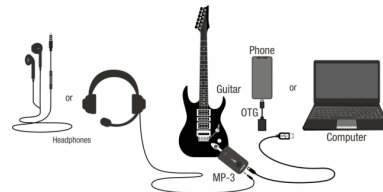

## MIGHTY PLUG PRO REMOTE MODELLING AMPLUG FOR GUITAR AND BASS

### EFX WITH FLEXIBLE BLOCK ROUTING

GATE, CMP, EFX, EQ, MOD, DLY, RVB: 44 EFX in total, you can freely move any signal block to get your own tone.

### USB AUDIO STREAM: PLUG, PLAY, RECORD!

It can be an USB recording interface: just connect it to your PC and play without any DAW!