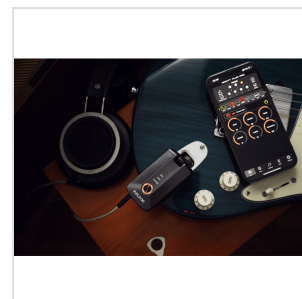

Based on his little brother Mighty Plug, Mighty Plug Pro offers more functions, flexible block routings, and live stream applications.

You can stream Bluetooth playback, microphone signal, and guitar signal through USB with OTG onto your mobile device to do live streaming or making #short videos. For the young generation, #short on YouTube, TikTok, Instagram will be your main stage.