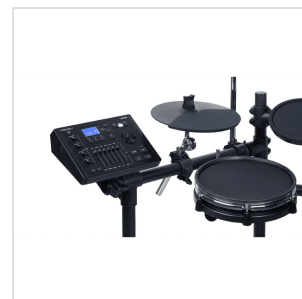

# COMPACT AND ELEGANT ELECTRONIC DRUM WITH 1 SNARE MESH, 3 TOM, 1 CRASH AND 1 HI-HAT ALL WITH 2 ZONES AND A 3 ZONE RIDE.

DD635D contains the Medeli library of more realistic sampled sounds. The continuous research of liveliness and expressiveness to improve the sampled sounds has allowed to equip DD635D with the latest physical sound modeling technology (iKit) so that even the slightest touch can be translated into an expressive sound that transmits emotion. All these combined improvements have maximized the musical dynamics of the DD635D making it a highly appreciated electronic drum.

# COMPACT AND ELEGANT ELECTRONIC DRUM WITH 1 SNARE MESH, 3 TOM, 1 CRASH AND 1 HI-HAT ALL WITH 2 ZONES AND A 3 ZONE RIDE.

### KEY FEATURES

64 x 128 dots graphic LCD Display with backlit

35 Drum kits +20 User, 5 iKit, 580 Sounds, 17 Hi-Hat Combination, 80 Preset songs and 5 User Song.

Three coach modes with dozens of common best practice. Automatically score function intuitively reflects practice condition.

# COMPACT AND ELEGANT ELECTRONIC DRUM WITH 1 SNARE MESH, 3 TOM, 1 CRASH AND 1 HI-HAT ALL WITH 2 ZONES AND A 3 ZONE RIDE.

<b>Tempo</b>	30~280
<b>Metronome</b>	Click voice; Volume; Time signature; Interval select.
<b>Trigger Parameters</b>	Sensitivity; Threshold; Head-rim adjust; Cross stick level; Curve; Crosstalk; Retrigger cancel; Splash sensitivity; HH close point.
<b>Power Supply</b>	DC 9V/500mA (AC/DC Adapter Included)
<b>Dimensions (WxDxH)</b>	1420 x 600 x 1170 mm
<b>Weight</b>	27 kg
<b>Packing Dimensions (WxDxH)</b>	970 x 605 x 340 mm
<b>Packing Weight</b>	29Kg