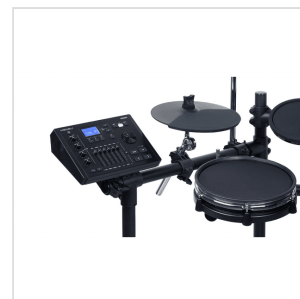

# COMPACT AND ELEGANT ELECTRONIC DRUM WITH 1 SNARE MESH, 3 TOM, 1 CRASH AND 1 HI-HAT ALL WITH 2 ZONES AND A 3 ZONE RIDE.

DD635D contains the Medeli library of more realistic sampled sounds. The continuous research of liveliness and expressiveness to improve the sampled sounds has allowed to equip DD635D with the latest physical sound modeling technology (iKit) so that even the slightest touch can be translated into an expressive sound that transmits emotion. All these combined improvements have maximized the musical dynamics of the DD635D making it a highly appreciated electronic drum.

# COMPACT AND ELEGANT ELECTRONIC DRUM WITH 1 SNARE MESH, 3 TOM, 1 CRASH AND 1 HI-HAT ALL WITH 2 ZONES AND A 3 ZONE RIDE.

### KEY FEATURES

64 x 128 dots graphic LCD Display with backlit

35 Drum kits +20 User, 5 iKit, 580 Sounds, 17 Hi-Hat Combination, 80 Preset songs and 5 User Song.

Three coach modes with dozens of common best practice. Automatically score function intuitively reflects practice condition.

# COMPACT AND ELEGANT ELECTRONIC DRUM WITH 1 SNARE MESH, 3 TOM, 1 CRASH AND 1 HI-HAT ALL WITH 2 ZONES AND A 3 ZONE RIDE.

<b>Tempo</b>	30~280
<b>Metronome</b>	Click voice; Volume; Time signature; Interval select.
<b>Trigger Parameters</b>	Sensitivity; Threshold; Head-rim adjust; Cross stick level; Curve; Crosstalk; Retrigger cancel; Splash sensitivity; HH close point.
<b>Power Supply</b>	DC 9V/500mA (AC/DC Adapter Included)
<b>Dimensions (WxDxH)</b>	1420 x 600 x 1170 mm
<b>Weight</b>	27 kg
<b>Packing Dimensions (WxDxH)</b>	970 x 605 x 340 mm
<b>Packing Weight</b>	29Kg