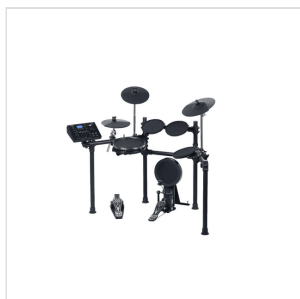

# COMPACT AND ELEGANT ELECTRONIC DRUM WITH 1 SNARE MESH, 3 TOM, 1 CRASH AND 1 HI-HAT ALL WITH 2 ZONES AND A 3 ZONE RIDE.

DD635D contains the Medeli library of more realistic sampled sounds. The continuous research of liveliness and expressiveness to improve the sampled sounds has allowed to equip DD635D with the latest physical sound modeling technology (iKit) so that even the slightest touch can be translated into an expressive sound that transmits emotion. All these combined improvements have maximized the musical dynamics of the DD635D making it a highly appreciated electronic drum.

# COMPACT AND ELEGANT ELECTRONIC DRUM WITH 1 SNARE MESH, 3 TOM, 1 CRASH AND 1 HI-HAT ALL WITH 2 ZONES AND A 3 ZONE RIDE.

### KEY FEATURES

64 x 128 dots graphic LCD Display with backlit

35 Drum kits +20 User, 5 iKit, 580 Sounds, 17 Hi-Hat Combination, 80 Preset songs and 5 User Song.

Three coach modes with dozens of common best practice. Automatically score function intuitively reflects practice condition.

# COMPACT AND ELEGANT ELECTRONIC DRUM WITH 1 SNARE MESH, 3 TOM, 1 CRASH AND 1 HI-HAT ALL WITH 2 ZONES AND A 3 ZONE RIDE.

<b>Tempo</b>	30~280
<b>Metronome</b>	Click voice; Volume; Time signature; Interval select.
<b>Trigger Parameters</b>	Sensitivity; Threshold; Head-rim adjust; Cross stick level; Curve; Crosstalk; Retrigger cancel; Splash sensitivity; HH close point.
<b>Power Supply</b>	DC 9V/500mA (AC/DC Adapter Included)
<b>Dimensions (WxDxH)</b>	1420 x 600 x 1170 mm
<b>Weight</b>	27 kg
<b>Packing Dimensions (WxDxH)</b>	970 x 605 x 340 mm
<b>Packing Weight</b>	29Kg