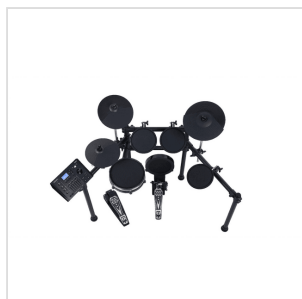

# COMPACT AND ELEGANT ELECTRONIC DRUM WITH 1 SNARE MESH, 3 TOM, 1 CRASH AND 1 HI-HAT ALL WITH 2 ZONES AND A 3 ZONE RIDE.

DD635D contains the Medeli library of more realistic sampled sounds. The continuous research of liveliness and expressiveness to improve the sampled sounds has allowed to equip DD635D with the latest physical sound modeling technology (iKit) so that even the slightest touch can be translated into an expressive sound that transmits emotion. All these combined improvements have maximized the musical dynamics of the DD635D making it a highly appreciated electronic drum.

# COMPACT AND ELEGANT ELECTRONIC DRUM WITH 1 SNARE MESH, 3 TOM, 1 CRASH AND 1 HI-HAT ALL WITH 2 ZONES AND A 3 ZONE RIDE.

### KEY FEATURES

64 x 128 dots graphic LCD Display with backlit

35 Drum kits +20 User, 5 iKit, 580 Sounds, 17 Hi-Hat Combination, 80 Preset songs and 5 User Song.

Three coach modes with dozens of common best practice. Automatically score function intuitively reflects practice condition.

# COMPACT AND ELEGANT ELECTRONIC DRUM WITH 1 SNARE MESH, 3 TOM, 1 CRASH AND 1 HI-HAT ALL WITH 2 ZONES AND A 3 ZONE RIDE.

<b>Tempo</b>	30~280
<b>Metronome</b>	Click voice; Volume; Time signature; Interval select.
<b>Trigger Parameters</b>	Sensitivity; Threshold; Head-rim adjust; Cross stick level; Curve; Crosstalk; Retrigger cancel; Splash sensitivity; HH close point.
<b>Power Supply</b>	DC 9V/500mA (AC/DC Adapter Included)
<b>Dimensions (WxDxH)</b>	1420 x 600 x 1170 mm
<b>Weight</b>	27 kg
<b>Packing Dimensions (WxDxH)</b>	970 x 605 x 340 mm
<b>Packing Weight</b>	29Kg