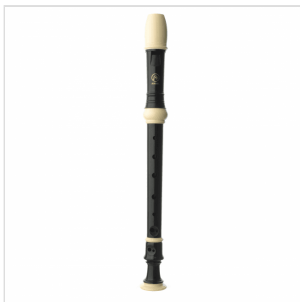

ASRG-600 SOPRANO RECORDER IN 3 PARTS, GERMAN FINGERING

Angel ASRG-600 is a soprano recorder with 3 part body construction. With German fingering and double holes, it's coming in a faux leather bag

ASRG-600

SOPRANO RECORDER IN 3 PARTS, GERMAN FINGERING

PRODUCT DETAILS

KEY FEATURES

Soprano recorder

German fingering

double holes

3 part body with black finish, ivory mouthpiece and fittings

Including faux leather bag