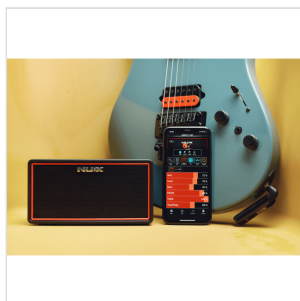

MIGHTY AIR

WIRELESS STEREO MODELING GUITAR/BASS AMP WITH BLUETOOTH (10W)

NUX Mighty Air is a wireless stereo modeling guitar bass amplifier with Bluetooth connectivity and a dedicated app that can enhance your tone from your Android and iOS devices. It can serve you for bedroom practice, pre-show warming up, travel entertainment and more. NUX Mighty Air sets the new standard for practice amplifiers with its complete wireless versatility. The included transmitter and onboard receiver wireless system can work well with any guitar/bass, active pickups or passive pickups. It's time to wave goodbye to the AA-size batteries, a high-performance rechargeable battery is built into this amplifier that can provide up to 18 hours of continuous playing time on a single charge. To design an amplifier that can work perfectly with both Guitars and Basses, our R&D team has created a unique speaker system by using 2" custom speakers with a passive bass radiator. Guitar mode is loaded with 4 channels: Clean, Overdrive, Distortion and Acoustic Simulator, while Bass mode has 3 channels: Pop, Rock and Funk. Don't be fooled by its control panel, there are loads of preamp models and cabinet IRS and effects available with our Mighty AMP app. And the best part is that you can save all the changes you made to a channel for further use. The NUX Mighty Air's Bluetooth can do more than just audio playback, it also comes with 9 built-in EQ presets that you can be handy in some cases. Let's say that if you want to play along with a new song and you cannot find its backing track, use preset Guitar Cut will eliminate the guitar signal automatically.

MIGHTY AIR

WIRELESS STEREO MODELING GUITAR/BASS AMP WITH BLUETOOTH (10W)

PRODUCT DETAILS

KEY FEATURES

A 10-watt amplifier that caters to the needs of modern guitarists & bassists

Plug-n-play, complete wireless versatility both for active/passive pick ups (includes receiver and transmitter)