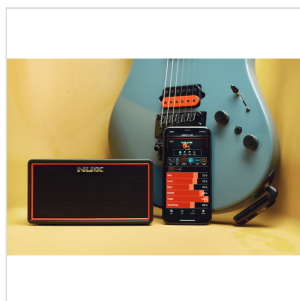

# WIRELESS STEREO MODELING GUITAR/BASS AMP WITH BLUETOOTH (10W)

NUX Mighty Air is a wireless stereo modeling guitar bass amplifier with Bluetooth connectivity and a dedicated app that can enhance your tone from your Android and iOS devices. It can serve you for bedroom practice, pre-show warming up, travel entertainment and more. NUX Mighty Air sets the new standard for practice amplifiers with its complete wireless versatility. The included transmitter and onboard receiver wireless system can work well with any guitar/bass, active pickups or passive pickups. It's time to wave goodbye to the AA-size batteries, a high-performance rechargeable battery is built into this amplifier that can provide up to 18 hours of continuous playing time on a single charge. To design an amplifier that can work perfectly with both Guitars and Basses, our R&D team has created a unique speaker system by using 2" custom speakers with a passive bass radiator. Guitar mode is loaded with 4 channels: Clean, Overdrive, Distortion and Acoustic Simulator, while Bass mode has 3 channels: Pop, Rock and Funk. Don't be fooled by its control panel, there are loads of preamp models and cabinet IRS and effects available with our Mighty AMP app. And the best part is that you can save all the changes you made to a channel for further use. The NUX Mighty Air's Bluetooth can do more than just audio playback, it also comes with 9 built-in EQ presets that you can be handy in some cases. Let's say that if you want to play along with a new song and you cannot find its backing track, use preset Guitar Cut will eliminate the guitar signal automatically.

# MIGHTY AIR WIRELESS STEREO MODELING GUITAR/BASS AMP WITH BLUETOOTH (10W)

Up to 18 hours of continuous playing time (high-performance built in rechargeable battery)

2 modes: guitar/bass

4 Guitar channels: Clean, Overdrive, Distortion, Acoustic Simulator

3 Bass channels: Pop, Rock, Funk