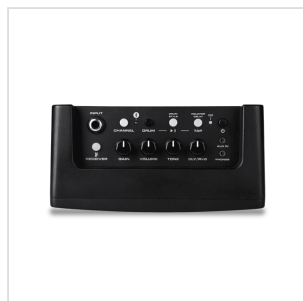

# WIRELESS STEREO MODELING GUITAR/BASS AMP WITH BLUETOOTH (10W)

NUX Mighty Air is a wireless stereo modeling guitar bass amplifier with Bluetooth connectivity and a dedicated app that can enhance your tone from your Android and iOS devices. It can serve you for bedroom practice, pre-show warming up, travel entertainment and more. NUX Mighty Air sets the new standard for practice amplifiers with its complete wireless versatility. The included transmitter and onboard receiver wireless system can work well with any guitar/bass, active pickups or passive pickups. It's time to wave goodbye to the AA-size batteries, a high-performance rechargeable battery is built into this amplifier that can provide up to 18 hours of continuous playing time on a single charge. To design an amplifier that can work perfectly with both Guitars and Basses, our R&D team has created a unique speaker system by using 2" custom speakers with a passive bass radiator. Guitar mode is loaded with 4 channels: Clean, Overdrive, Distortion and Acoustic Simulator, while Bass mode has 3 channels: Pop, Rock and Funk. Don't be fooled by its control panel, there are loads of preamp models and cabinet IRS and effects available with our Mighty AMP app. And the best part is that you can save all the changes you made to a channel for further use. The NUX Mighty Air's Bluetooth can do more than just audio playback, it also comes with 9 built-in EQ presets that you can be handy in some cases. Let's say that if you want to play along with a new song and you cannot find its backing track, use preset Guitar Cut will eliminate the guitar signal automatically.

# MIGHTY AIR WIRELESS STEREO MODELING GUITAR/BASS AMP WITH BLUETOOTH (10W)

Up to 18 hours of continuous playing time (high-performance built in rechargeable battery)

2 modes: guitar/bass

4 Guitar channels: Clean, Overdrive, Distortion, Acoustic Simulator

3 Bass channels: Pop, Rock, Funk