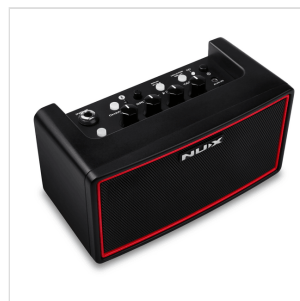

MIGHTY AIR

WIRELESS STEREO MODELING GUITAR/BASS AMP WITH BLUETOOTH (10W)

NUX Mighty Air is a wireless stereo modeling guitar bass amplifier with Bluetooth connectivity and a dedicated app that can enhance your tone from your Android and iOS devices. It can serve you for bedroom practice, pre-show warming up, travel entertainment and more. NUX Mighty Air sets the new standard for practice amplifiers with its complete wireless versatility. The included transmitter and onboard receiver wireless system can work well with any guitar/bass, active pickups or passive pickups. It's time to wave goodbye to the AA-size batteries, a high-performance rechargeable battery is built into this amplifier that can provide up to 18 hours of continuous playing time on a single charge. To design an amplifier that can work perfectly with both Guitars and Basses, our R&D team has created a unique speaker system by using 2" custom speakers with a passive bass radiator. Guitar mode is loaded with 4 channels: Clean, Overdrive, Distortion and Acoustic Simulator, while Bass mode has 3 channels: Pop, Rock and Funk. Don't be fooled by its control panel, there are loads of preamp models and cabinet IRS and effects available with our Mighty AMP app. And the best part is that you can save all the changes you made to a channel for further use. The NUX Mighty Air's Bluetooth can do more than just audio playback, it also comes with 9 built-in EQ presets that you can be handy in some cases. Let's say that if you want to play along with a new song and you cannot find its backing track, use preset Guitar Cut will eliminate the guitar signal automatically.

MIGHTY AIR

WIRELESS STEREO MODELING GUITAR/BASS AMP WITH BLUETOOTH (10W)

PRODUCT DETAILS

KEY FEATURES

A 10-watt amplifier that caters to the needs of modern guitarists & bassists

Plug-n-play, complete wireless versatility both for active/passive pick ups (includes receiver and transmitter)