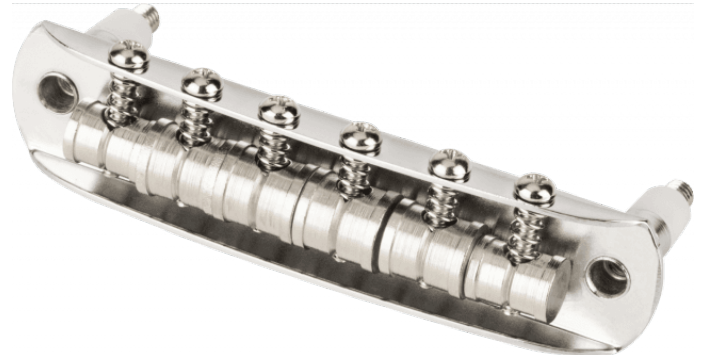

7712971049

AMERICAN JAGUAR®/JAZZMASTER® 7.25" RADIUS BRIDGE ASSEMBLY, NICKEL

The American Pro Jazzmaster/Jaguar bridge features brass single-groove Mustang saddles that are nickel plated and will keep the strings where they belong, even with a heavy handed playing style. Nylon post inserts also add stability to the bridge.

PRODUCT DETAILS

KEY FEATURES

Nickel/chrome bridge assembly for Jazzmaster and Jaguar

Steel single-groove Mustang saddles

Nylon post inserts for improved stability

7.25" radius and 2-1/16" string spacing

Saddles not height adjustable