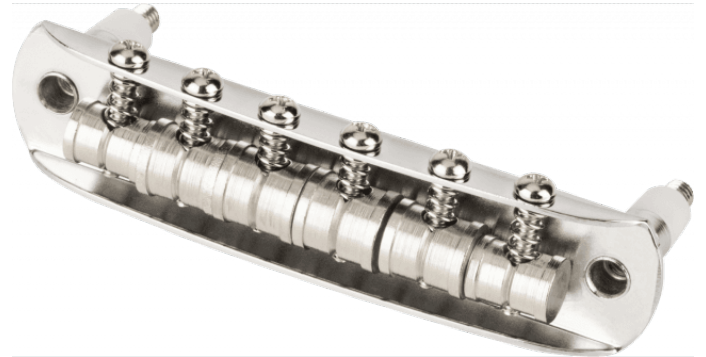

# AMERICAN JAGUAR®/JAZZMASTER® 7.25" RADIUS BRIDGE ASSEMBLY, NICKEL

The American Pro Jazzmaster/Jaguar bridge features brass single-groove Mustang saddles that are nickel plated and will keep the strings where they belong, even with a heavy handed playing style. Nylon post inserts also add stability to the bridge.

### KEY FEATURES

Nickel/chrome bridge assembly for Jazzmaster and Jaguar

Steel single-groove Mustang saddles

Nylon post inserts for improved stability

7.25" radius and 2-1/16" string spacing

Saddles not height adjustable