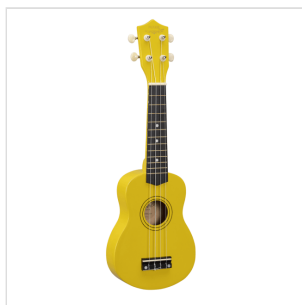

SUNNY 10-YW

SOPRANO UKULELE MAUI SUNNY CON BORSA

An exotic touch to your arrangements? Party with friends on the beach? MAUI ukuleles are what you are looking for. Available in 8 different colors, MAUI Sunny ukuleles come out with color bag and chords tutorial, allowing you to play whatever you want, wherever you want!

SUNNY 10-YW

SOPRANO UKULELE MAUI SUNNY CON BORSA

PRODUCT DETAILS

KEY FEATURES

Soprano ukulele

Body: linden

Fretboard: maple (12 frets)

Diapason: 13"

Machine heads: open with cream button

Bridge: abs

Chords tutorial included for fast&easy learning

Padded gig bag included

Provided in color box

Color: Yellow