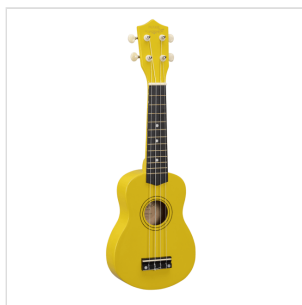

**SUNNY 10-YW****SOPRANO UKULELE MAUI SUNNY CON BORSA**

An exotic touch to your arrangements? Party with friends on the beach? MAUI ukuleles are what you are looking for. Available in 8 different colors, MAUI Sunny ukuleles come out with color bag and chords tutorial, allowing you to play whatever you want, wherever you want!

SUNNY 10-YW

# SOPRANO UKULELE MAUI SUNNY CON BORSA

### KEY FEATURES

Soprano ukulele

Body: linden

Fretboard: maple (12 frets)

Diapason: 13"

Machine heads: open with cream button

Bridge: abs

Chords tutorial included for fast&easy learning