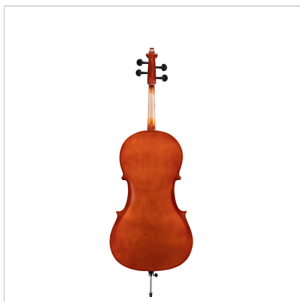

## 1/2 VIRTUOSO PRIMO CELLO WITH BAGS AND BOW

Virtuoso Primo series is the perfect choice for beginners demanding for affordable quality and playability. Virtuoso Primo, finishes, crafting and details definitely unmatched in this market range, coming out with alloy alluminium with integrated individual adjuster tailpiece, bow, bags, straps and rosin. A very complete hi-value deal.

### KEY FEATURES

Top: Laminated

Back and sides: laminated

Binding: well done purfling (inlaid)

Bridge: maple

Fingerboard: dyed maple

Pegs and Chinrest: dyed maple

Tailpiece: alloy aluminium with integrated individual adjuster