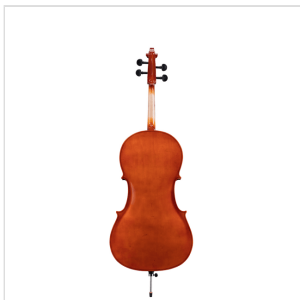

PCE-12

1/2 VIRTUOSO PRIMO CELLO WITH BAGS AND BOW

Virtuoso Primo series is the perfect choice for beginners demanding for affordable quality and playability. Virtuoso Primo, finishes, crafting and details definitely unmatched in this market range, coming out with alloy alluminium with integrated individual adjuster tailpiece, bow, bags, straps and rosin. A very complete hi-value deal.

PCE-12

1/2 VIRTUOSO PRIMO CELLO WITH BAGS AND BOW

PRODUCT DETAILS

KEY FEATURES

Top: Laminated

Back and sides: laminated

Binding: well done purfling (inlaid)

Bridge: maple

Fingerboard: dyed maple

Pegs and Chinrest: dyed maple

Tailpiece: alloy aluminium with integrated individual adjuster

Bow: student model in brazilian wood section

Color: Cherry Brown

Finish: glossy

bags

Accessories: rosin, straps, strings

Size: 1/2