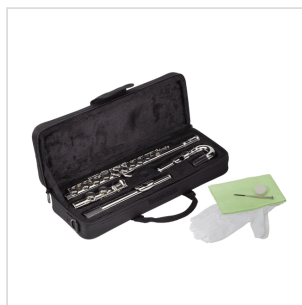

SFLC-10**C FLUTE IN SILVER PLATED FINISH**

First steps are the most important when learning to play an instrument. SFLC-10 C flute was designed to make sure the student is able to produce beautiful sound in a short time. Nickel silver body guarantees moisture and denting resistance over time. Offset G and E split mechanism, offers great help to perform. Coming with full set accessories, SFLC-10 represents a great choice for students. Dual headboard supplied.

SFLC-10

C FLUTE IN SILVER PLATED FINISH

PRODUCT DETAILS

KEY FEATURES

Built in Nickel-Silver

Silver plated finish

16 keys with closed holes and offset

E split mechanism

Included pad saver and cleaning cloth

Coming in lightweight and resistant soft case with external pocket