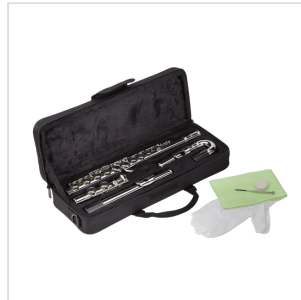

SFLC-10**C FLUTE IN SILVER PLATED FINISH**

First step are the most important when learning to play an instrument. SFLC-10 C flute was designed to make sure the student is able to produce beautiful sound in a short time. Nickel silver body guarantee moisture and denting resistance over time. Offset G and E split mechanism, offers great help to perform. Coming with full set accessories, SFLC-10 represent a great choice for students. Dual headboard supplied.

SFLC-10

C FLUTE IN SILVER PLATED FINISH

PRODUCT DETAILS

KEY FEATURES

Built in Nickel-Silver

Silver plated finish

16 keys with closed holes and offset

E split mechanism

Included pad saver and cleaning cloth

Coming in lightweight and resistant soft case with external pocket