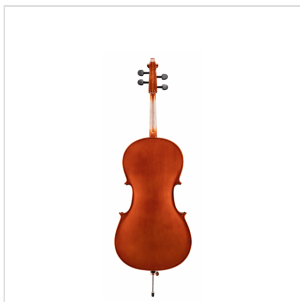

VSCE-14

1/4 VIRTUOSO STUDENT CELLO WITH BAGS AND BOW

Virtuoso Student series is the perfect choice for beginners demanding for affordable quality and playability. Virtuoso Student provides woods, finishes, crafting and details definitely unmatched in this market range, coming out with alloy aluminium with integrated individual adjuster tailpiece, bow with hexagonal section, case, straps and rosin. A very complete hi-value deal.

VSCE-14

1/4 VIRTUOSO STUDENT CELLO WITH BAGS AND BOW

PRODUCT DETAILS

KEY FEATURES

Top: carved solid spruce

Back and sides: Laminated

Binding: well done purfling (inlaid)

Bridge: French style maple

Fingerboard: dyed maple

Pegs and Chinrest: dyed maple

Tailpiece: alloy aluminium with integrated individual adjuster

Bow: student model in brazilian wood and hexagonal section

Color: Cherry Brown

Finish: glossy

Case: bags

Accessories: rosin, straps, strings

Size: 1/4