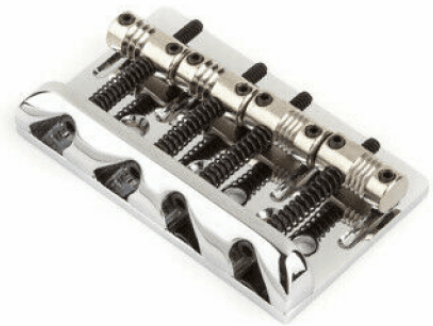

0075124049

AM. STANDARD BASS BRIDGE ASSEMBLY (2007- PRESENT) CHROME

Am. Standard Bass Bridge Assembly (2007-Present) Chrome

PRODUCT DETAILS

KEY FEATURES

Color: Chrome