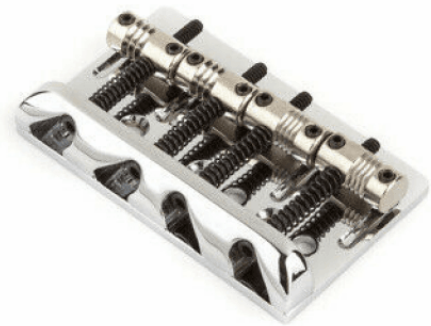

0075124049

AM. STANDARD BASS BRIDGE ASSEMBLY (2007- PRESENT) CHROME

Am. Standard Bass Bridge Assembly (2007-Present) Chrome

PRODUCT DETAILS

KEY FEATURES

Color: Chrome