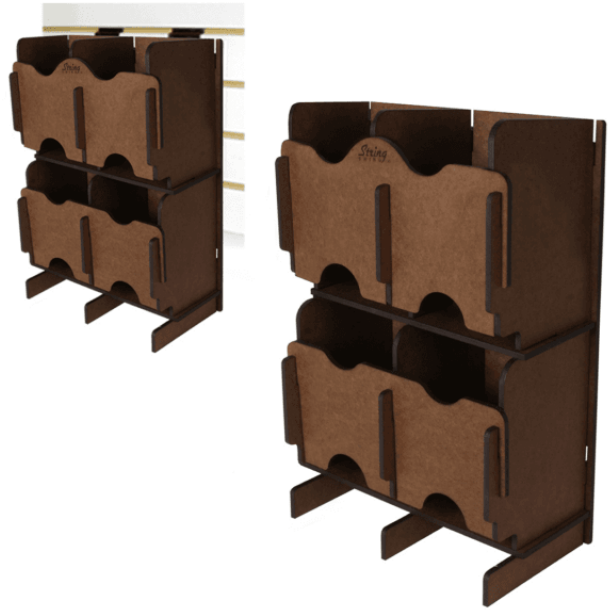

BSR

WALL DISPLAY FOR BASS GUITAR STRINGS

Bass Guitar String 4 compartments Rack, containing around 4 dozen packages. Each compartment fills from the top and strings are pulled straight out from the bottom, helping to rotate your stock by selling the oldest first. Velcro stickers are provided to label each compartment. Capacious, comfortable, smart.

PRODUCT DETAILS

KEY FEATURES

Displays 4 dozen bass guitar strings

Each string compartment fills from the top and strings are pulled straight out from the bottom

Helps rotating your stock by selling the oldest strings first

Each compartment holds 12-15 packages of strings

Velcro stickers provided to label each compartment

Free-standing or hangs onto slatwall, using provided clips

SPECIFICATIONS

Size (LxHxW) 14.25x19.75x7.75 inches