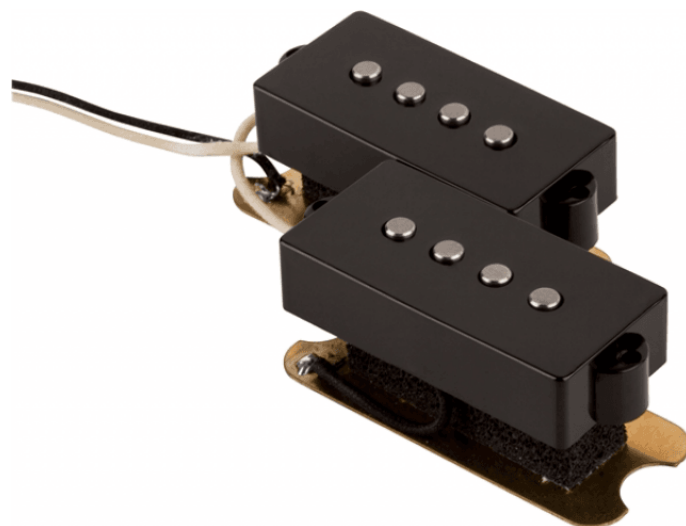

0992046000

ORIGINAL PRECISION BASS® PICKUPS BLACK

An accurate reproduction of the 1962 Precision Bass pickup, this split-coil humbucking pickup delivers powerful bass and clear high-end.

0992046000

ORIGINAL PRECISION BASS® PICKUPS BLACK

PRODUCT DETAILS

KEY FEATURES

Enamel-coated magnet wire for warm vintage tone

Flush-mount pole pieces for even string response

Alnico 5 magnets for more focus and enhanced dynamics

Period-correct cloth output wire and fiber bobbin

Installation hardware included

Color: Black

Configuration: Split Single Coil

Cover Color: Black

DC Resistance: 10.5K

Inductance: 5.9 Henries

Orientation: Universal

Style: Pure Vintage