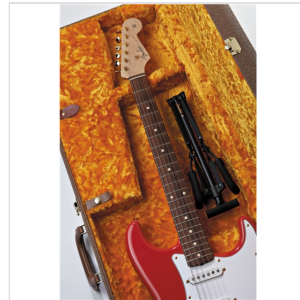

0991811000

MINI ELECTRIC STAND

This great little stand is sturdy enough to firmly hold a Tele® or Strat® but folds down to fit in most gig bags or cases! Holds most standard shape guitars (non-offset).

0991811000

MINI ELECTRIC STAND

PRODUCT DETAILS

KEY FEATURES

Available in electric or acoustic guitar versions

Sturdy steel frame

Scratch-resistant foam padding

Does not accommodate offset bodies

Black