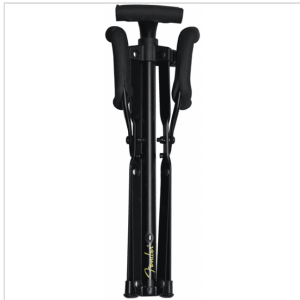

0991811000

MINI ELECTRIC STAND

This great little stand is sturdy enough to firmly hold a Tele® or Strat® but folds down to fit in most gig bags or cases! Holds most standard shape guitars (non-offset).

0991811000

MINI ELECTRIC STAND

PRODUCT DETAILS

KEY FEATURES

Available in electric or acoustic guitar versions

Sturdy steel frame

Scratch-resistant foam padding

Does not accommodate offset bodies

Black