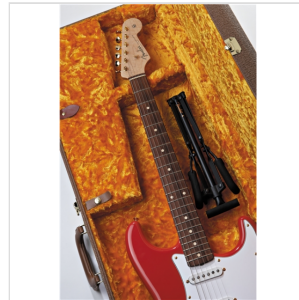

## MINI ELECTRIC STAND

This great little stand is sturdy enough to firmly hold a Tele® or Strat® but folds down to fit in most gig bags or cases! Holds most standard shape guitars (non-offset).

0991811000

### KEY FEATURES

Available in electric or acoustic guitar versions

Sturdy steel frame

Scratch-resistant foam padding

Does not accommodate offset bodies

Black