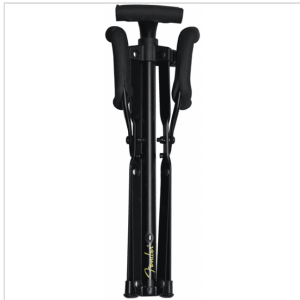

## MINI ELECTRIC STAND

This great little stand is sturdy enough to firmly hold a Tele® or Strat® but folds down to fit in most gig bags or cases! Holds most standard shape guitars (non-offset).

0991811000

### KEY FEATURES

Available in electric or acoustic guitar versions

Sturdy steel frame

Scratch-resistant foam padding

Does not accommodate offset bodies

Black