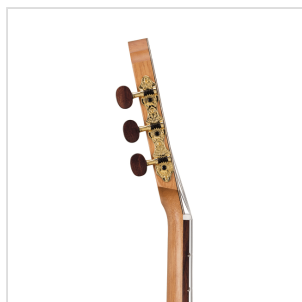

BEATRIZ H COP HYBRID CUTWAY CLASSIC GUITAR ALL SOLID WITH PREAMP CEDAR TOP AND OPEN SOURCE FINISH (MADE IN EUROPE)

Toledo EUROPA is a new series of classical guitar entirely made in Europe. Beatriz H COP is an all solid hybrid cutaway guitar featuring 48mm nut, radiused fretboard, cedar top, Indian rosewood back/sides and golden Van Gent tuners with rosewood button. Equipped with Fishman Pro Blend soundhole pick up, is the ideal choice for those who wants to add a classic touch on stage or in studio relying on the playability of a radiused fretboard with a reduced nut. The full resonance of its all solid woods, the hi-end craftsmanship and the meticulous set up provide a instrument with unmatched value both for advanced students and professionals.

BEATRIZ H COP

HYBRID CUTWAY CLASSIC GUITAR ALL SOLID WITH PREAMP CEDAR TOP AND OPEN SOURCE FINISH (MADE IN EUROPE)

PRODUCT DETAILS

KEY FEATURES

Top: Solid Cedar

Back & Sides: solid Indian Rosewood

Neck: African Mahogany w/Truss rod

Fretboard and bridge: Indian Rosewood

Engraved headstock: Indian Rosewood

Binding: Rosewood with Birch purfling

Van Gent gold-plated machine heads with Rosewood button

Nut width: 48 mm

Radiused fretboard

Scale: 650 mm

Nut/saddle: bone

Finish: open pore satin

Fishman Pro Blend soundhole preamp

Made in Europe