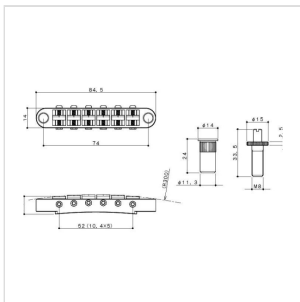

GE-103B-T-C TUNE-O-MATIC BRIDGE FOR LP AND SEMIACOUSTIC GUITAR (CHROME)

Tune-o-matic bridge ideal as a quality replacement for Les Paul and semiacoustic guitars. This bridge ensures a high precision, tuning stability and durability. Hard zinc saddle

GE-103B-T-C

TUNE-O-MATIC BRIDGE FOR LP AND SEMIACOUSTIC GUITAR (CHROME)

PRODUCT DETAILS

KEY FEATURES

Tune-o-matic

For Les Paul and semiacoustic guitars

Hard zinc saddle

SPECIFICATIONS

Finishes

Chrome

String Space

10,4 mm