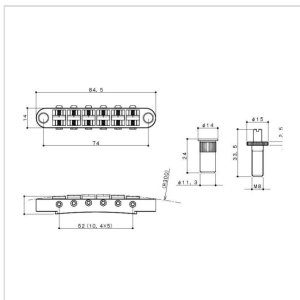

## GE-103B-T-C TUNE-O-MATIC BRIDGE FOR LP AND SEMIACOUSTIC GUITAR (CHROME)

Tune-o-matic bridge ideal as a quality replacement for Les Paul and semiacoustic guitars. This bridge ensures a high precision, tuning stability and durability. Hard zinc saddle

### SPECIFICATIONS

Finishes

Chrome

String Space

10,4 mm