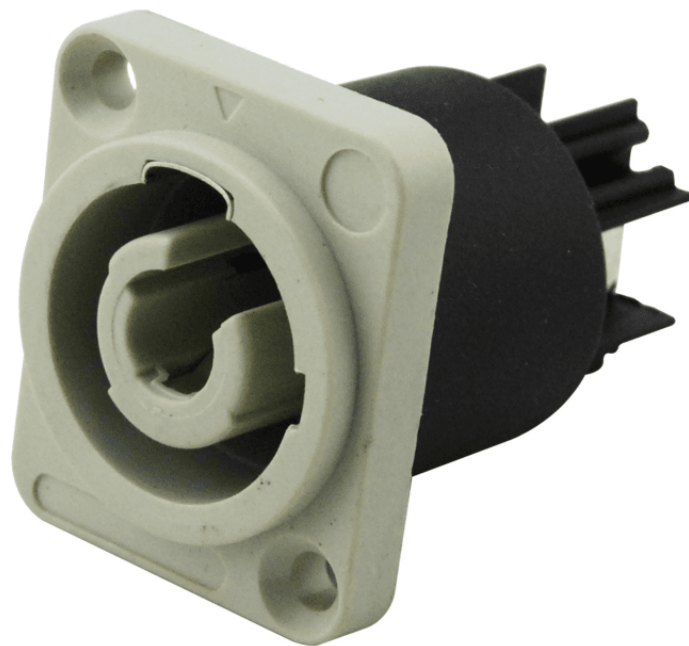

WM-AC3P-OUT

3 POLE AC POWER-OUT RECEPTABLE (GREY)

Wiremaster series features hi-quality connectors, products conceived to provide hi level performances for a wide range of professional applications.

PRODUCT DETAILS

KEY FEATURES

3 pole AC Power-Out receptable (grey)

250V-20A

Package: 1 pc