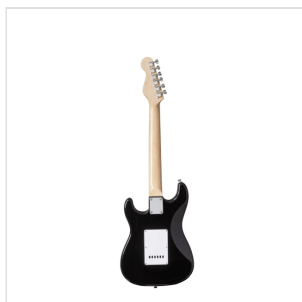

## RIDER-JR BK 3/4 DOUBLE CUTAWAY ELECTRIC GUITAR WITH 3 SINGLE COILS

---

RIDER series is a super classic revisited: double cutaway electric guitar featuring basswood body for rich tone and reliability, 3 single coils for clear and brilliant tone. 22 frets Eco-Rosewood fretboard fully complies CITES regulation preserving the feeling and the look of rosewood. The 5-way switch and volume/tone pots offer great sound flexibility for blues, rock, funky tones. JR version feature a 3/4 size body, perfect choice for younger beginners demanding quality and playability.

# RIDER-JR BK

## 3/4 DOUBLE CUTAWAY ELECTRIC GUITAR WITH 3 SINGLE COILS

#### KEY FEATURES

Body: basswood

Neck: maple

Fretboard: Eco-Rosewood (CITES compliant)

Frets: 22

Machine heads: chrome

Bridge: vintage tremolo

Pick ups: 3 single coils