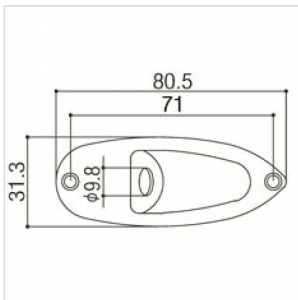

JCS-1GG

GOLD METAL JACK PLATE FOR STRAT STYLE GUITARS

Plate used for placing female jack connector on the electric guitar. Fits most strat style models.

JCS-1GG

GOLD METAL JACK PLATE FOR STRAT STYLE GUITARS