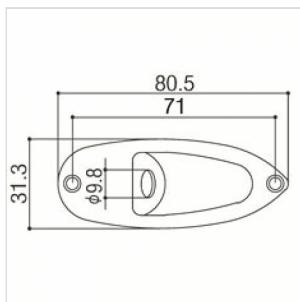

JCS-1GG

**GOLD METAL JACK PLATE FOR STRAT STYLE GUITARS**

Plate used for placing female jack connector on the electric guitar. Fits most strat style models.

JCS-1GG