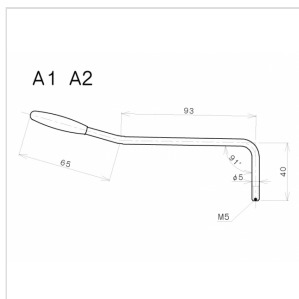

# 5 MM TREMOLO LEVER FOR ELECTRIC GUITAR (GOLD)

Screw lever in gold finishes, with white cap and a diameter of 5 mm. Suitable for all Gotoh tremolo bridges.

A1GG

# 5 MM TREMOLO LEVER FOR ELECTRIC GUITAR (GOLD)

### SPECIFICATIONS

Diameter

5 mm