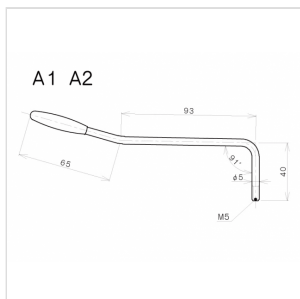

A1GG

5 MM TREMOLO LEVER FOR ELECTRIC GUITAR (GOLD)

Screw lever in gold finishes, with white cap and a diameter of 5 mm. Suitable for all Gotoh tremolo bridges.

A1GG

5 MM TREMOLO LEVER FOR ELECTRIC GUITAR (GOLD)

PRODUCT DETAILS

KEY FEATURES

Finishes: Gold

Screw

Cap color: White

Ideal for GE101T, 102T Gotoh Bridge

For statocaster and telecaster guitar

SPECIFICATIONS

Diameter

5 mm