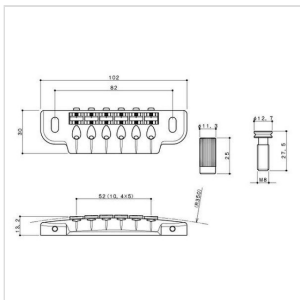

510UB-CG**BRIDGE TAILPIECE, TYPE PRS, FOR ELECTRIC GUITAR
(GOLD)**

Bridge Tailpiece, Type PRS, for Electric Guitar complete with 2
height-adjustable pivot. Hard zinc saddle

510UB-CG

BRIDGE TAILPIECE, TYPE PRS, FOR ELECTRIC GUITAR (GOLD)

String Space

52 mm (E1-E6)

Stud lock-Pat