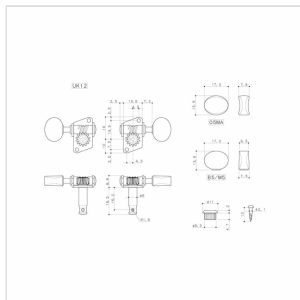

# UKULELE MACHINE HEADS SET (NICKEL)

Gotoh Machine Head for Ukulele in very light aluminum with nickel finish, combined with the particular construction material used tends to minimize the movement of the shaft ensures a better seal and therefore more stable and long-lasting tuning.

### SPECIFICATIONS

Finishes	Nickel
Gear ratio	1:14
Buttons	Vintage 05ma