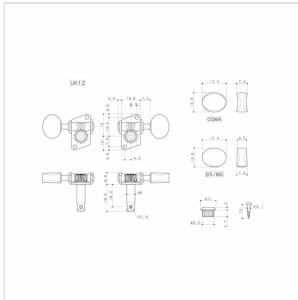

UK-12-05MA-N

UKULELE MACHINE HEADS SET (NICKEL)

Gotoh Machine Head for Ukulele in very light aluminum with nickel finish, combined with the particular construction material used tends to minimize the movement of the shaft ensures a better seal and therefore more stable and long-lasting tuning.

UK-12-05MA-N

UKULELE MACHINE HEADS SET (NICKEL)

PRODUCT DETAILS

KEY FEATURES

Peg manufactured in "RES-O-LITE"™, material resulting in a much better balanced instrument due to less weight on the headstock.

Vintage Buttons 05MA Vintage

SPECIFICATIONS

Finishes	Nickel
Gear ratio	1:14
Buttons	Vintage 05ma