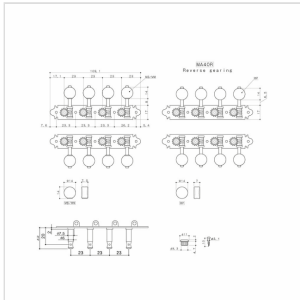

MA40-MP-GG

MANDOLIN MACHINE HEADS SET (GOLD)

Gotoh Machine Head for mandolin are finely crafted and embellished with pearl buttons. Elegance and precision are essential elements to bring the instrument to the highest levels.