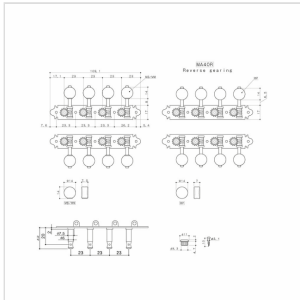

MA40-MP-GG

MANDOLIN MACHINE HEADS SET (GOLD)

Gotoh Machine Head for mandolin are finely crafted and embellished with pearl buttons. Elegance and precision are essential elements to bring the instrument to the highest levels.

MA40-MP-GG

MANDOLIN MACHINE HEADS SET (GOLD)

PRODUCT DETAILS

KEY FEATURES

Rock SOLID: anchoring system developed by Gotoh that prevents movements outside the central axis of the pin thereby promoting a greater stability of tuning.

Pearl Buttons

SPECIFICATIONS

Finishes	Gold
Gear ratio	1:14
Botton	MP