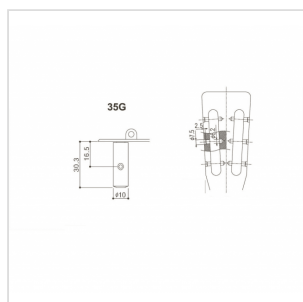

**35G620-GG-EW****CLASSIC GUITAR MACHINE HEADS SET (GOLD)**

Gotoh Machine Head for classical guitar are finely crafted and embellished with pearl buttons. Elegance and precision are essential elements to bring the instrument to the highest levels.

35G620-GG-EW

### SPECIFICATIONS

Finishes	Gold
Gear ratio	1:14