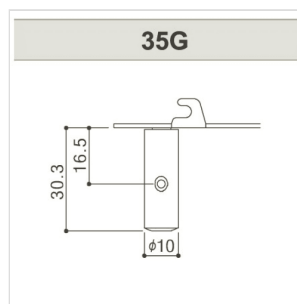

35G620-GG-EW**CLASSIC GUITAR MACHINE HEADS SET (GOLD)**

Gotoh Machine Head for classical guitar are finely crafted and embellished with pearl buttons. Elegance and precision are essential elements to bring the instrument to the highest levels.

35G620-GG-EW

CLASSIC GUITAR MACHINE HEADS SET (GOLD)

PRODUCT DETAILS

KEY FEATURES

Rock SOLID: anchoring system developed by Gotoh that prevents movements outside the central axis of the pin thereby promoting a greater stability of tuning.