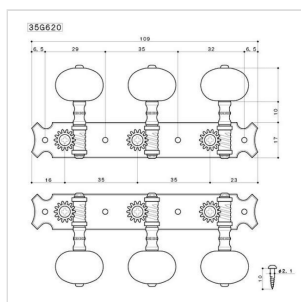

**35G620-GG-EW****CLASSIC GUITAR MACHINE HEADS SET (GOLD)**

Gotoh Machine Head for classical guitar are finely crafted and embellished with pearl buttons. Elegance and precision are essential elements to bring the instrument to the highest levels.

### SPECIFICATIONS

Finishes	Gold
Gear ratio	1:14