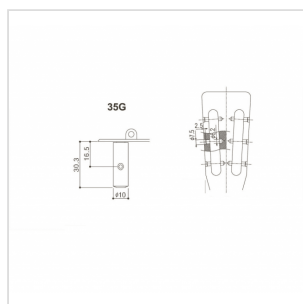

35G620-GG-EW**CLASSIC GUITAR MACHINE HEADS SET (GOLD)**

Gotoh Machine Head for classical guitar are finely crafted and embellished with pearl buttons. Elegance and precision are essential elements to bring the instrument to the highest levels.

35G620-GG-EW

CLASSIC GUITAR MACHINE HEADS SET (GOLD)

PRODUCT DETAILS

KEY FEATURES

Rock SOLID: anchoring system developed by Gotoh that prevents movements outside the central axis of the pin thereby promoting a greater stability of tuning.

Pearl Buttons

SPECIFICATIONS

Finishes	Gold
Gear ratio	1:14