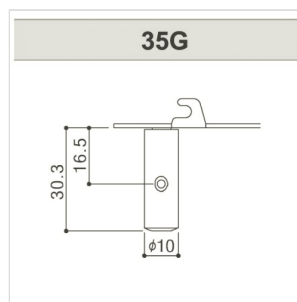

**35G620-GG-EW****CLASSIC GUITAR MACHINE HEADS SET (GOLD)**

Gotoh Machine Head for classical guitar are finely crafted and embellished with pearl buttons. Elegance and precision are essential elements to bring the instrument to the highest levels.