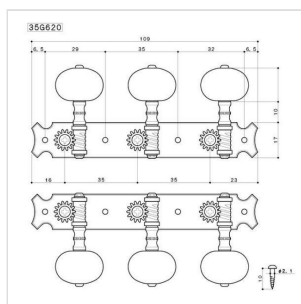

35G620-GG-EW**CLASSIC GUITAR MACHINE HEADS SET (GOLD)**

Gotoh Machine Head for classical guitar are finely crafted and embellished with pearl buttons. Elegance and precision are essential elements to bring the instrument to the highest levels.

35G620-GG-EW

CLASSIC GUITAR MACHINE HEADS SET (GOLD)

PRODUCT DETAILS

KEY FEATURES

Rock SOLID: anchoring system developed by Gotoh that prevents movements outside the central axis of the pin thereby promoting a greater stability of tuning.

Pearl Buttons

SPECIFICATIONS

Finishes	Gold
Gear ratio	1:14