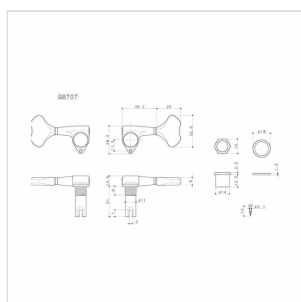

GB707-C-L2R2

**ELECTRIC AND ACOUSTIC BASS MACHINE HEADS SET,
L2+R2, CHROME**

Electric and Acoustic Bass Machine Heads Set, L2+R2,

GB707-C-L2R2

ELECTRIC AND ACOUSTIC BASS MACHINE HEADS SET, L2+R2, CHROME

PRODUCT DETAILS

KEY FEATURES

LUBRI COAT: With a "Solid Luburication Coat", regular oil has been eliminated keeping the lubrication where it is needed for the life of the tuning machine heads. it is now enhanced with a GOTOH original anti-transformable lubrication oil and this reduces the friction between the gears resulting an ultra smooth feel minimal back lash and unrivalled tuning stability.

SPECIFICATIONS

Finishes	Chrome
Installation	L2+R2
Gear ratio	1:20