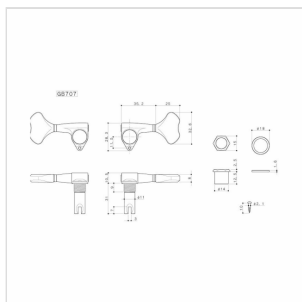

GB707-C-L2R2

ELECTRIC AND ACOUSTIC BASS MACHINE HEADS SET, L2+R2, CHROME

Electric and Acoustic Bass Machine Heads Set, L2+R2,

GB707-C-L2R2

ELECTRIC AND ACOUSTIC BASS MACHINE HEADS SET, L2+R2, CHROME

PRODUCT DETAILS

KEY FEATURES

LUBRI COAT: With a "Solid Luburication Coat", regular oil has been eliminated keeping the lubrication where it is needed for the life of the tuning machine heads. it is now enhanced with a GOTOH original anti-transformable lubrication oil and this reduces the friction between the gears resulting an ultra smooth feel minimal back lash and unrivalled tuning stability.

SPECIFICATIONS

Finishes	Chrome
Installation	L2+R2
Gear ratio	1:20