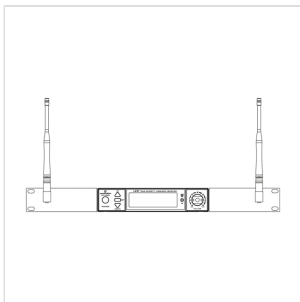

WF-RACK KIT1**19" RACK MOUNT KIT FOR WIREFREE SERIES
WIRELESS SYSTEMS**

The kit allows you to mount a 1/2 receiver unit in a standard 19" rack. It includes 2x 1/4 rack unit adapters; 2x Extension cables for Antenna; Screws to fasten the receiver to the two rack adapters.

WF-RACK KIT1

19" RACK MOUNT KIT FOR WIREFREE SERIES WIRELESS SYSTEMS

PRODUCT DETAILS

KEY FEATURES

The kit doesn't include screws to fasten the whole block (receiver and adapters) to the 19" rack chassis.