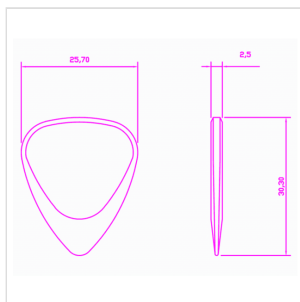

# ZODIAC TONES "PISCES" 4 GUITAR PICKS

Zodiac Tones are based upon the Classic 351 shape. They are CNC Milled to tight tolerances and are 2.5mm thick chamfering down to a playing tip at 0.7mm thick. Born under the same sign as Kurt Cobain.