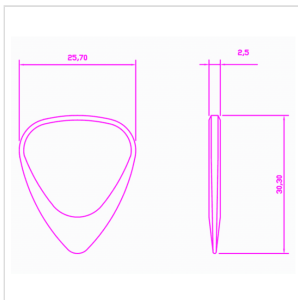

# ZODIAC TONES "PISCES" 4 GUITAR PICKS

Zodiac Tones are based upon the Classic 351 shape. They are CNC Milled to tight tolerances and are 2.5mm thick chamfering down to a playing tip at 0.7mm thick. Born under the same sign as Kurt Cobain.