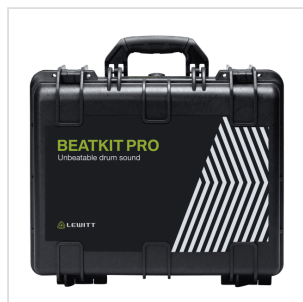

BEATKITPRO DRUM MICROPHONE SET

The BEATKIT PRO is a premium 7-piece drum microphone set that offers everything you need for professional setups and sound quality in the studio or on stage. It comes in a super-sturdy mil-spec transport case with room for all included microphones, mounts, clamps, and windshields. Never was there a more complete pro package.

- 1x DTP 640 REX - Kick drum microphone with two phase-aligned capsules, dynamic and condenser
- 1x MTP 440 DM - Snare microphone with incredibly lively and punchy snare sound
- 3x DTP 340 TT - Tom microphones with supercardioid pattern for clean and accurate drum sound
- 2x LCT 140 AIR - Overhead stereo set with two sound characteristics and excellent transient response

BEATKITPRO

DRUM MICROPHONE SET

HIGHLIGHTS

DTP 640 REX - KICK DRUM MICROPHONE WITH TWO CAPSULES.

The DTP 640 REX is a dual-element microphone for drums and percussion instruments. It consists of two phase-aligned capsules, a condenser and a dynamic one to create exactly the sound you want. Additionally, you can switch between three sound characteristics for even more flexibility for studio and live applications.

MTP 440 DM – SNARE DRUM MICROPHONE. PUNCHY SOUND FOR YOUR SNARE.

The MTP 440 DM is a dynamic snare microphone perfect for getting a punchy snare sound. It earned high praise by being the favorite snare mic of the extraordinary session and live drummer Kenny Aronoff (Paul McCartney, Lady Gaga, Pharell Williams, etc.).