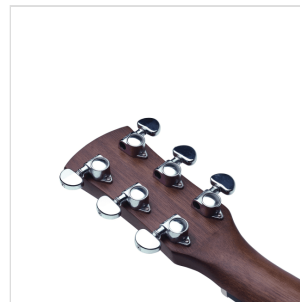

ZION-DNCE-M

DREADNOUGHT CUTAWAY ACOUSTIC GUITAR IN OPEN PORE SATIN FINISH W/PREAMP

Soundsation entitles another series to one of the most stunning natural park in the US. Zion series guitars are entirely built in mahogany, achieving both a stunning look and a warmer and rounder tone. The original GROVER machine heads complete the deal, granting the tuning every musician needs for his performances. Zion series is available in dreadnought, dreadnought cutaway and OOO.

ZION-DNCE-M

DREADNOUGHT CUTAWAY ACOUSTIC GUITAR IN OPEN PORE SATIN FINISH W/PREAMP

PRODUCT DETAILS

KEY FEATURES

Top: solid mahogany

Back & sides: mahogany

Neck: satin mahogany

Fretboard: blackwood with perloid dots

Capo & saddles: bone

Headstock: mahogany with wood inlay

Blackwood bridge

Original GROVER machine heads

Shape: dreadnought cutaway

Finish: open pore satin

Preamp: Fishman SON-GT4

Equipped with d'Addario XP strings

SPECIFICATIONS

Scale 648 mm

Nut 43.2 mm