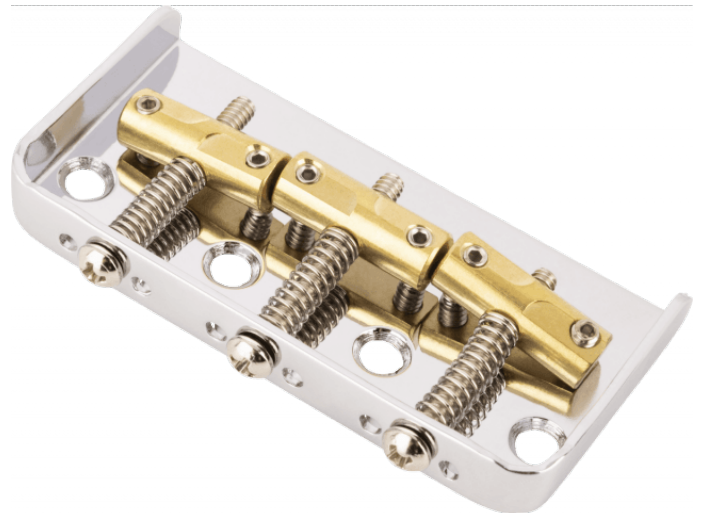

# 3-SADDLE CUSTOM "CUT-OFF" VINTAGE-STYLE TELE® BRIDGE WITH COMPENSATED BRASS SADDLES

The "cut" 3-saddle top-load/string-through Tele bridge delivers classic Tele tone and feel with a stylishly sleek silhouette and flexible setup options allowing you to tailor the tension and tone of each string to your liking. The American Pro II Telecaster Deluxe bridge sports a svelte "cut" design with compensated brass barrel saddles, accurate intonation and vintage-informed tone. Strings can be top-loaded for reduced tension, resulting in a mellower twang and springy attack that's perfect for rock n roll.

### KEY FEATURES

Chrome-plated steel bridge plate

Compensated brass saddles

Four-screw mounting

.05" hex screw saddle height adjustment (wrench included)

Mounting hardware included

Made in USA