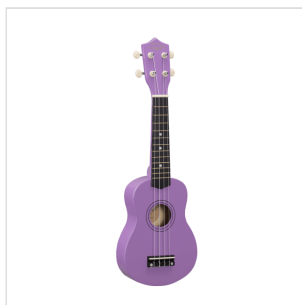

SUNNY 10-LI SOPRANO UKULELE MAUI SUNNY CON BORSA

An exotic touch to your arrangements? Party with friends on the beach? MAUI ukuleles are what you are looking for. Available in 8 different colors, MAUI Sunny ukuleles come out with color bag and chords tutorial, allowing you to play whatever you want, wherever you want!

SUNNY 10-LI

SOPRANO UKULELE MAUI SUNNY CON BORSA

PRODUCT DETAILS

KEY FEATURES

Soprano ukulele

Body: linden

Fretboard: maple (12 frets)

Diapason: 13"

Machine heads: open with cream button

Bridge: abs

Chords tutorial included for fast&easy learning

Padded gig bag included

Provided in color box

Color: Lilac