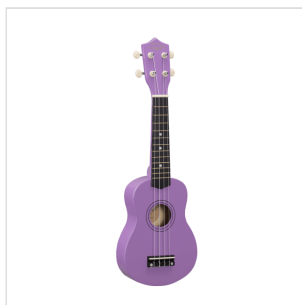

SUNNY 10-LI

SOPRANO UKULELE MAUI SUNNY CON BORSA

An exotic touch to your arrangements? Party with friends on the beach? MAUI ukuleles are what you are looking for. Available in 8 different colors, MAUI Sunny ukuleles come out with color bag and chords tutorial, allowing you to play whatever you want, wherever you want!

SUNNY 10-LI

SOPRANO UKULELE MAUI SUNNY CON BORSA

PRODUCT DETAILS

KEY FEATURES

Soprano ukulele

Body: linden

Fretboard: maple (12 frets)

Diapason: 13"

Machine heads: open with cream button

Bridge: abs

Chords tutorial included for fast&easy learning

Padded gig bag included

Provided in color box

Color: Lilac