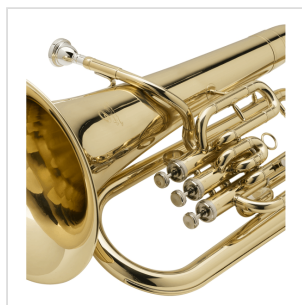

SEU-20G EUPHONOU M 3 PISTONS

Euphonou m built with great care of the warm and round sound details typical of tapering cone instruments , the Eufoni SEU-20G is easy to emit great tune, ideal for band and orchestra

SEU-20G

EUPHONUM 3 PISTONS

PRODUCT DETAILS

KEY FEATURES

Brass

Mechanics: 3 <stainless Steel Pistons, Mother of Pearl button

Bore: 0.567" (Ø 14,40mm)

Bell: 12.236" (Ø 260mm)

Tuning pumps: Main bore, first-second-third piston

Water Venting Key: main bore

Finishing: Gold lacquered with chromed inserts on the pumps

Accessories: mouthpiece, oil, gloves, cloth for cleaning

Case: Hard case preformed