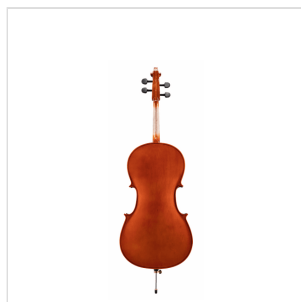

VSCE-18

1/8 VIRTUOSO STUDENT CELLO WITH BAGS AND BOW

Virtuoso Student series is the perfect choice for beginners demanding for affordable quality and playability. Virtuoso Student provides woods, finishes, crafting and details definitely unmatched in this market range, coming out with alloy aluminium with integrated individual adjuster tailpiece, bow with hexagonal section, case, straps and rosin. A very complete hi-value deal.

VSCE-18

1/8 VIRTUOSO STUDENT CELLO WITH BAGS AND BOW

PRODUCT DETAILS

KEY FEATURES

Top: carved solid spruce

Back and sides: Laminated

Binding: well done purfling (inlaid)

Bridge: French style maple

Fingerboard: dyed maple

Pegs and Chinrest: dyed maple

Tailpiece: alloy aluminium with integrated individual adjuster

Bow: student model in brazilian wood and hexagonal section

Color: Cherry Brown

Finish: glossy

Case: bags

Accessories: rosin, straps, strings

Size: 1/8