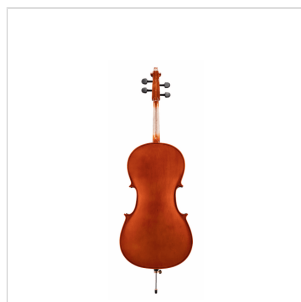

# 1/8 VIRTUOSO STUDENT CELLO WITH BAGS AND BOW

Virtuoso Student series is the perfect choice for beginners demanding for affordable quality and playability. Virtuoso Student provides woods, finishes, crafting and details definitely unmatched in this market range, coming out with alloy aluminium with integrated individual adjuster tailpiece, bow with hexagonal section, case, straps and rosin. A very complete hi-value deal.

### KEY FEATURES

Top: carved solid spruce

Back and sides: Laminated

Binding: well done purfling (inlaid)

Bridge: French style maple

Fingerboard: dyed maple

Pegs and Chinrest: dyed maple

Tailpiece: alloy aluminium with integrated individual adjuster