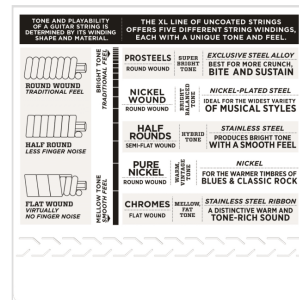

# NICKEL WOUND ELECTRIC GUITAR STRINGS, REGULAR LIGHT, 10-46

XL Nickel Wound, D'Addario's most popular electric guitar strings, are precision wound with nickelplated steel onto a carefully drawn, hexagonally shaped, high carbon steel core. The result, strings with long lasting, distinctive bright tone and excellent intonation, is ideal for the widest variety of guitars and musical styles. EXL110, D'Addario's best selling set, offers the ideal combination of tone, flexibility and long life. The standard for most electric guitars.

# NICKEL WOUND ELECTRIC GUITAR STRINGS, REGULAR LIGHT, 10-46

---

### KEY FEATURES

Regular Light, D'Addario's best selling electric guitar set

Round wound with nickelplated steel for distinctive bright tone

Environmentally friendly, corrosion resistant packaging for strings that are always fresh

Made in the U.S.A. for the highest quality and performance

String Gauges: Plain Steel .010, .013, .017, Nickel Wound .026, .036, .046