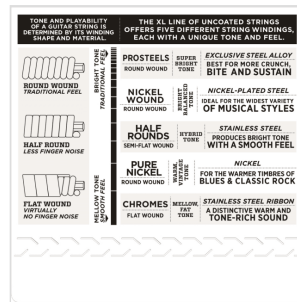

EXL110

NICKEL WOUND ELECTRIC GUITAR STRINGS, REGULAR LIGHT, 10-46

XL Nickel Wound, D'Addario's most popular electric guitar strings, are precision wound with nickelplated steel onto a carefully drawn, hexagonally shaped, high carbon steel core. The result, strings with long lasting, distinctive bright tone and excellent intonation, is ideal for the widest variety of guitars and musical styles. EXL110, D'Addario's best selling set, offers the ideal combination of tone, flexibility and long life. The standard for most electric guitars.

EXL110

NICKEL WOUND ELECTRIC GUITAR STRINGS, REGULAR LIGHT, 10-46

PRODUCT DETAILS

KEY FEATURES

Regular Light, D'Addario's best selling electric guitar set

Round wound with nickelplated steel for distinctive bright tone

Environmentally friendly, corrosion resistant packaging for strings that are always fresh

Made in the U.S.A. for the highest quality and performance

String Gauges: Plain Steel .010, .013, .017, Nickel Wound .026, .036, .046