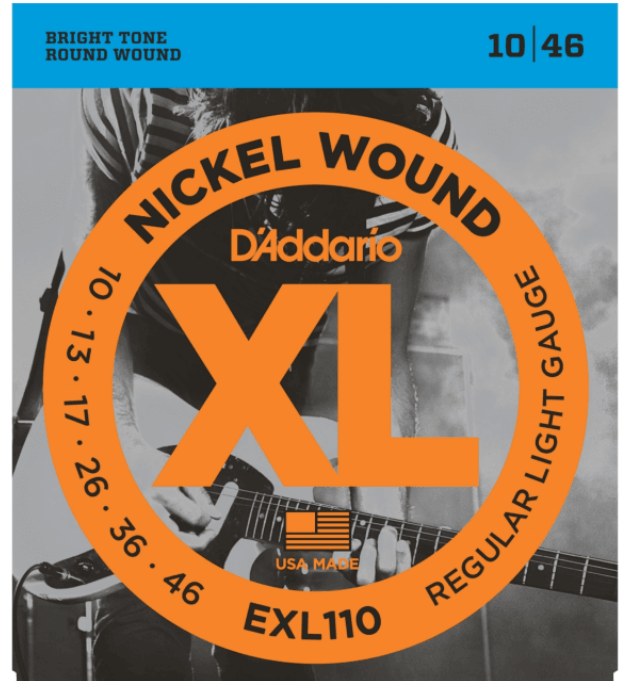

EXL110

# NICKEL WOUND ELECTRIC GUITAR STRINGS, REGULAR LIGHT, 10-46

XL Nickel Wound, D'Addario's most popular electric guitar strings, are precision wound with nickelplated steel onto a carefully drawn, hexagonally shaped, high carbon steel core. The result, strings with long lasting, distinctive bright tone and excellent intonation, is ideal for the widest variety of guitars and musical styles. EXL110, D'Addario's best selling set, offers the ideal combination of tone, flexibility and long life. The standard for most electric guitars.

# NICKEL WOUND ELECTRIC GUITAR STRINGS, REGULAR LIGHT, 10-46

---

### KEY FEATURES

Regular Light, D'Addario's best selling electric guitar set

Round wound with nickelplated steel for distinctive bright tone

Environmentally friendly, corrosion resistant packaging for strings that are always fresh