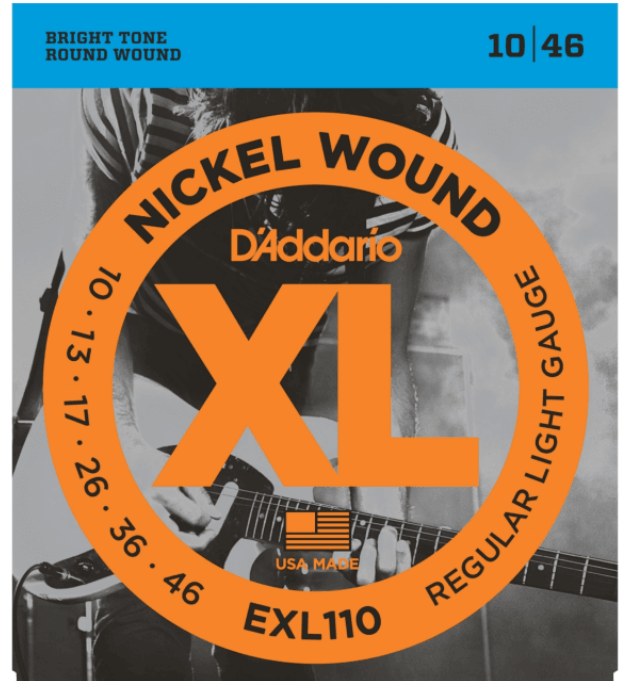

EXL110

NICKEL WOUND ELECTRIC GUITAR STRINGS, REGULAR LIGHT, 10-46

XL Nickel Wound, D'Addario's most popular electric guitar strings, are precision wound with nickelplated steel onto a carefully drawn, hexagonally shaped, high carbon steel core. The result, strings with long lasting, distinctive bright tone and excellent intonation, is ideal for the widest variety of guitars and musical styles. EXL110, D'Addario's best selling set, offers the ideal combination of tone, flexibility and long life. The standard for most electric guitars.

EXL110

NICKEL WOUND ELECTRIC GUITAR STRINGS, REGULAR LIGHT, 10-46

PRODUCT DETAILS

KEY FEATURES

Regular Light, D'Addario's best selling electric guitar set

Round wound with nickelplated steel for distinctive bright tone

Environmentally friendly, corrosion resistant packaging for strings that are always fresh

Made in the U.S.A. for the highest quality and performance

String Gauges: Plain Steel .010, .013, .017, Nickel Wound .026, .036, .046