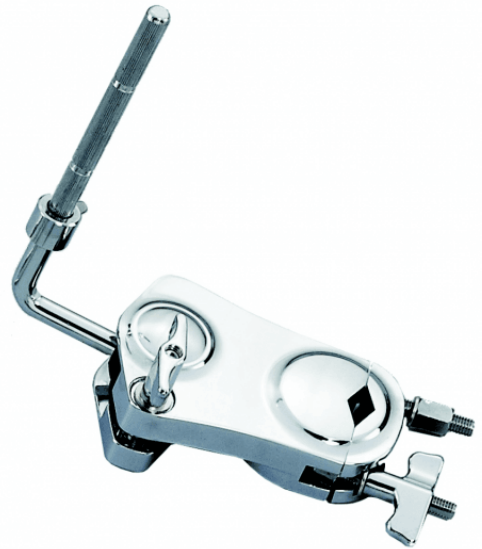

DA-279

# SINGLE L-ROD CLAMP MOUNT

---

This tool allow drummers adding on tom toms, cowbells or other percussion instruments to the cymbal stand. Complatible

### KEY FEATURES

L-Rod Lenght: 10"

L-Rod fit 1/2" to 1 1/4" tubes