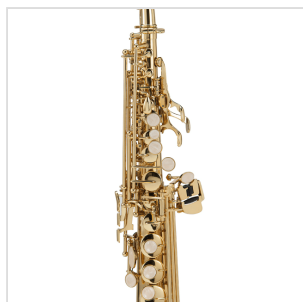

SSSX-20

STRAIGHT BB SOPRANO SAXOPHONE WITH F# KEY

First steps are the most important when learning to play an instrument. SSSX-20 soprano saxophone has been designed with students in mind. Lightweight and ergonomic and with brilliant sound, features easy emission to obtain a nice sound since first steps. The classic design consists in a gold lacquered finish and keys with perloid buttons. Coming with second reed, it includes a full set of accessories. Definitely a great instrument for students.

SSSX-20

STRAIGHT BB SOPRANO SAXOPHONE WITH F# KEY

PRODUCT DETAILS

KEY FEATURES

Bb tune

Brass body

Gold lacquered finish

Keys with perloid button

F# key for improved fingering

Additional chiver with curved design

Including mouthpiece and care kit

Coming in ABS hard case for easy and safe transport