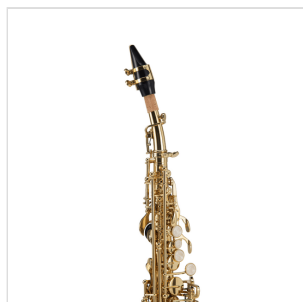

SSSX-20

STRAIGHT BB SOPRANO SAXOPHONE WITH F# KEY

First steps are the most important when learning to play an instrument. SSSX-20 soprano saxophone has been designed with students in mind. Lightweight and ergonomic and with brilliant sound, features easy emission to obtain a nice sound since first steps. The classic design consists in a gold lacquered finish and keys with perloid buttons. Coming with second reed, it includes a full set of accessories. Definitely a great instrument for students.

SSSX-20

STRAIGHT BB SOPRANO SAXOPHONE WITH F# KEY

PRODUCT DETAILS

KEY FEATURES

Bb tune

Brass body

Gold lacquered finish

Keys with perloid button

F# key for improved fingering

Additional chiver with curved design

Including mouthpiece and care kit

Coming in ABS hard case for easy and safe transport