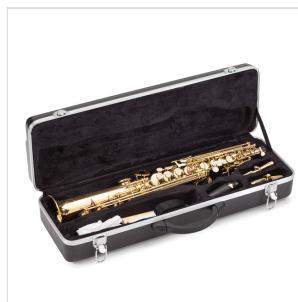

SSSX-20

STRAIGHT BB SOPRANO SAXOPHONE WITH F# KEY

First steps are the most important when learning to play an instrument. SSSX-20 soprano saxophone has been designed with students in mind. Lightweight and ergonomic and with brilliant sound, features easy emission to obtain a nice sound since first steps. The classic design consists in a gold lacquered finish and keys with perloid buttons. Coming with second reed, it includes a full set of accessories. Definitely a great instrument for students.

SSSX-20

STRAIGHT BB SOPRANO SAXOPHONE WITH F# KEY

PRODUCT DETAILS

KEY FEATURES

Bb tune

Brass body

Gold lacquered finish

Keys with perloid button

F# key for improved fingering

Additional chiver with curved design

Including mouthpiece and care kit

Coming in ABS hard case for easy and safe transport