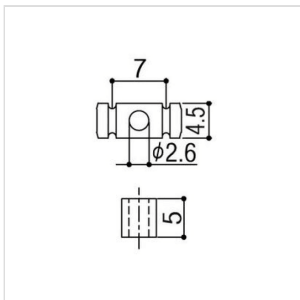

RG30C

SET LOWERS STRINGS FOR ELECTRIC GUITAR (CHROME)

Set Lowers Strings for Strato "Modern" Electric Guitar Style.

Cylinder height 5 mm. Mounting screws included.

RG30C

SET LOWERS STRINGS FOR ELECTRIC GUITAR (CHROME)

PRODUCT DETAILS

KEY FEATURES

For Strato "Modern" Electric Guitar Style

Mounting screws included

SPECIFICATIONS

Finishes

Chrome

Cylinder height 5 mm