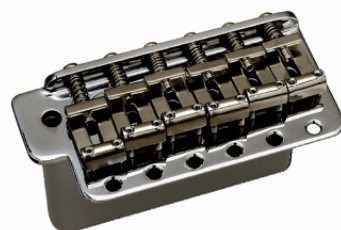

## GE101T-CK TREMOLO BRIDGE (COSMO BLACK)

Wilkinson By Gotoh Tremolo Bridge has a vintage design. It is ideal as a quality replacement and ensures big stability and intonations. It is ideal for guitarists who want to get the most from their instrument performance and security of intonation in every situation. Included accessories for mounting and operation.

# GE101T-CK TREMOLO BRIDGE (COSMO BLACK)

### KEY FEATURES

Steel Saddle (sheet metal)

Included accessories for mounting and operation

Ensures big stability and intonations