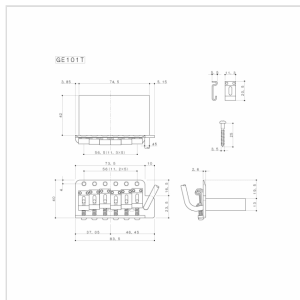

GE101T-CK TREMOLO BRIDGE (COSMO BLACK)

Wilkinson By Gotoh Tremolo Bridge has a vintage design. It is ideal as a quality replacement and ensures big stability and intonations. It is ideal for guitarists who want to get the most from their instrument performance and security of intonation in every situation. Included accessories for mounting and operation.

GE101T-CK TREMOLO BRIDGE (COSMO BLACK)

PRODUCT DETAILS

KEY FEATURES

Steel Saddle (sheet metal)

Included accessories for mounting and operation

Ensures big stability and intonations

SPECIFICATIONS

Finishes	Cosmo Black
String Space	11,3 mm