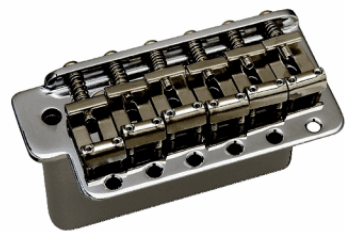

GE101T-CK TREMOLO BRIDGE (COSMO BLACK)

Wilkinson By Gotoh Tremolo Bridge has a vintage design. It is ideal as a quality replacement and ensures big stability and intonations. It is ideal for guitarists who want to get the most from their instrument performance and security of intonation in every situation. Included accessories for mounting and operation.

GE101T-CK TREMOLO BRIDGE (COSMO BLACK)

PRODUCT DETAILS

KEY FEATURES

Steel Saddle (sheet metal)

Included accessories for mounting and operation

Ensures big stability and intonations

SPECIFICATIONS

Finishes	Cosmo Black
String Space	11,3 mm