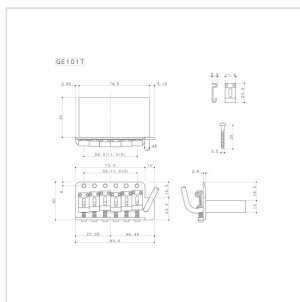

## GE101T-CK TREMOLO BRIDGE (COSMO BLACK)

Wilkinson By Gotoh Tremolo Bridge has a vintage design. It is ideal as a quality replacement and ensures big stability and intonations. It is ideal for guitarists who want to get the most from their instrument performance and security of intonation in every situation. Included accessories for mounting and operation.

### SPECIFICATIONS

<b>Finishes</b>	Cosmo Black
<b>String Space</b>	11,3 mm